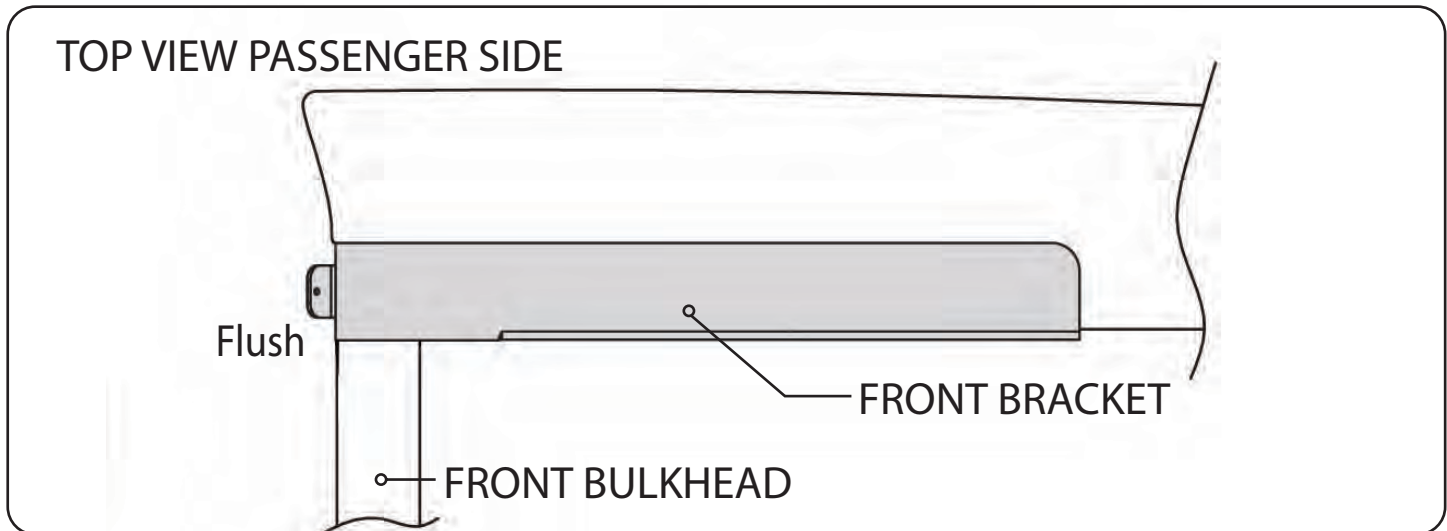

MODEL SPECIFIC GUIDE

D-Ring Hinge Version

Model 5030 Nissan Titan Ext Cab
6.5' Short Bed 2004-2012 (without Utili Trac System)

If your truck is equipped with the Utili Trac System, you will need to purchase the Utili Trac Adapter kit - RSPT1360IK

MODEL SPECIFIC GUIDE D-Ring Hinge Version Model 5030 Nissan Titan 6.5' Short Bed 2004-Current

RE: Step 2 on the Quick Start Guide

Measurement for the rear mounting bracket is 53 1/2" from the back side of the bulkhead to the front edge of the bracket.

RE: Step 3 on the Quick Start Guide

Mount the front edge of the front mounting bracket flush to the front edge of the bulkhead.

The fit of the cover to the truck bed is determined by the front mounting brackets. This measurement is a good starting point. Unfortunately not all truck beds are assembled 100% square, so some adjustments may be necessary after the cover is set on the truck.