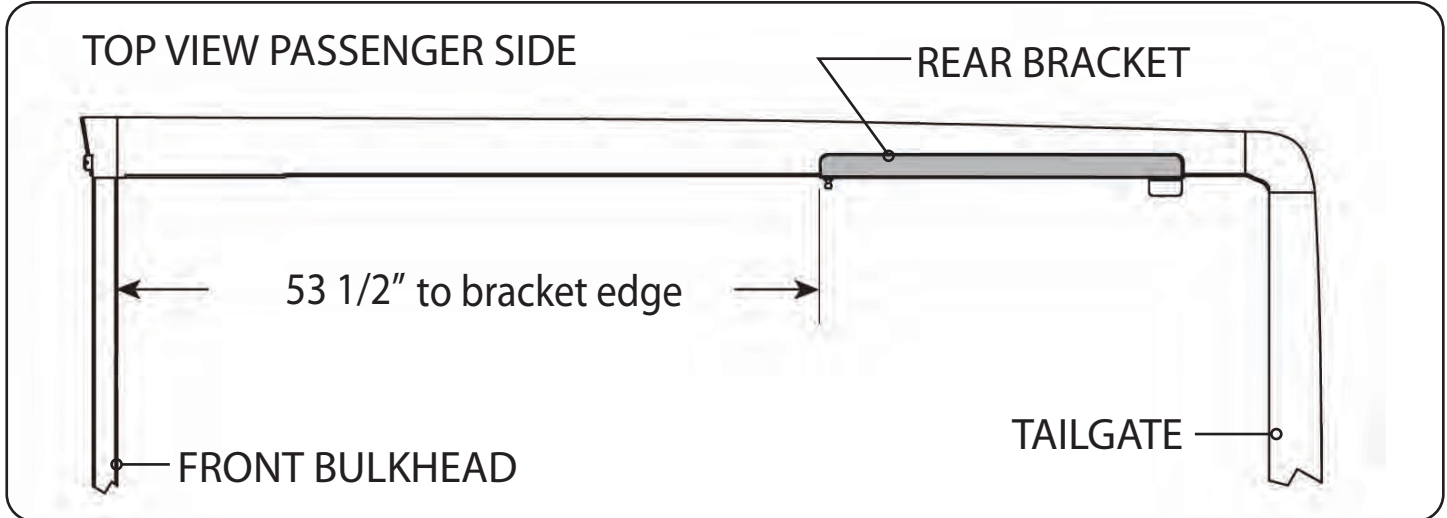

MODEL SPECIFIC GUIDE

D-Ring Hinge Version

Model 5030 Nissan Titan Ext Cab
6.5' Short Bed 2004-2012 (without Utili Trac System)

If your truck is equipped with the Utili Trac System, you will need to purchase the Utili Trac Adapter kit - RSPT1360IK

MODEL SPECIFIC GUIDE D-Ring Hinge Version Model 5030 Nissan Titan 6.5' Short Bed 2004-Current

RE: Step 2 on the Quick Start Guide

Measurement for the rear mounting bracket is 53 1/2" from the back side of the bulkhead to the front edge of the bracket.

RE: Step 3 on the Quick Start Guide

Mount the front edge of the front mounting bracket flush to the front edge of the bulkhead.

The fit of the cover to the truck bed is determined by the front mounting brackets. This measurement is a good starting point. Unfortunately not all truck beds are assembled 100% square, so some adjustments may be necessary after the cover is set on the truck.