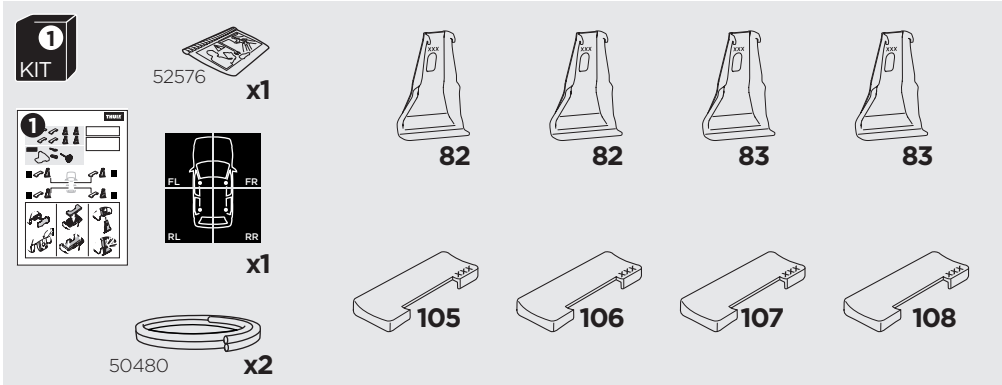

1

Kit 145010

VOLKSWAGEN Golf (Mk. VII), 3-dr Hatchback, 13-19 / *15-19

VOLKSWAGEN Golf (Mk. VII), 5-dr Hatchback, 13-19 / *15-19

VOLKSWAGEN e-Golf, 5-dr Hatchback, 15-

*North America

ISO 11154-E

Bring your life
thule.com