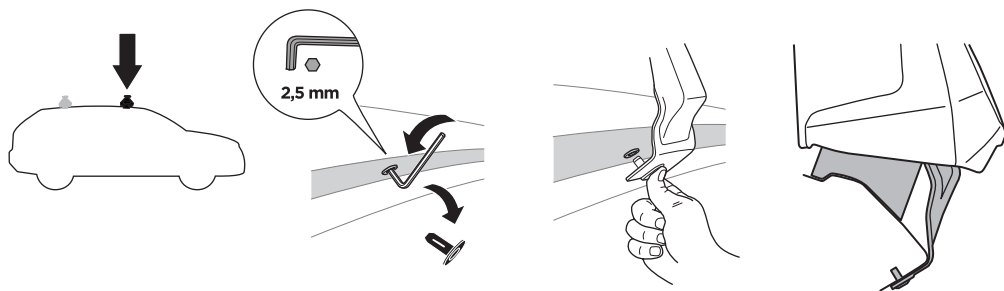

VOLKSWAGEN Golf (Mk. VII), 5-dr Hatchback, 13-19 / *15-19
VOLKSWAGEN e-Golf, 5-dr Hatchback, 15-