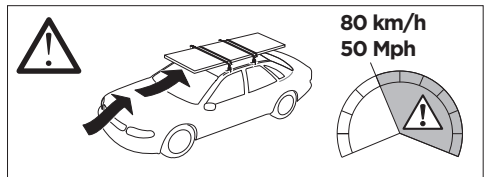

1

Kit 145010

VOLKSWAGEN Golf (Mk. VII), 3-dr Hatchback, 13-19 / *15-19

VOLKSWAGEN Golf (Mk. VII), 5-dr Hatchback, 13-19 / *15-19

VOLKSWAGEN e-Golf, 5-dr Hatchback, 15-

*North America

ISO 11154-E

Bring your life
thule.com