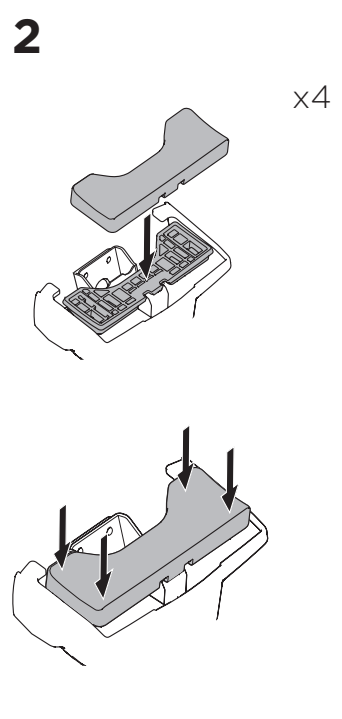

1

Kit 145063

FORD Ranger (T6), 4-dr Double Cab, 11-22

FORD Ranger (T6), 4-dr Super Cab, 11-22

FORD Ranger Raptor (T6), 4-dr Double Cab, 20-22

MAZDA BT-50, 4-dr Double Cab, 12-

MAZDA BT-50, 2-dr Single Cab, 12-

ISO 11154-E

 THULE WingBar Evo  THULE WingBar Edge  THULE WingBar  THULE SquareBar Evo	Evo X (scale)	Edge X (scale)
FORD Ranger (T6), 4-dr Double Cab, 11-22	47	C
FORD Ranger (T6), 4-dr Super Cab, 11-22	47	C
FORD Ranger Raptor (T6), 4-dr Double Cab, 20-22	47	C
MAZDA BT-50, 4-dr Double Cab Cab, 12-	47	C
MAZDA BT-50, 2-dr Single Cab Cab, 12-	47	C

 THULE ProBar Evo  THULE SlideBar Evo	X (mm/inch)
FORD Ranger (T6), 4-dr Double Cab, 11-22	1121 mm / 44 1/8"
FORD Ranger (T6), 4-dr Super Cab, 11-22	1121 mm / 44 1/8"
FORD Ranger Raptor (T6), 4-dr Double Cab, 20-22	1121 mm / 44 1/8"
MAZDA BT-50, 4-dr Double Cab Cab, 12-	1121 mm / 44 1/8"
MAZDA BT-50, 2-dr Single Cab Cab, 12-	1121 mm / 44 1/8"