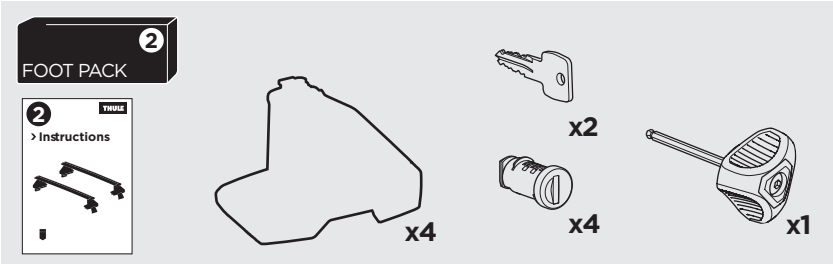

1

Kit 145063

FORD Ranger (T6), 4-dr Double Cab, 11-22

FORD Ranger (T6), 4-dr Super Cab, 11-22

FORD Ranger Raptor (T6), 4-dr Double Cab, 20-22

MAZDA BT-50, 4-dr Double Cab, 12-

MAZDA BT-50, 2-dr Single Cab, 12-

ISO 11154-E

 THULE WingBar Evo  THULE WingBar Edge  THULE WingBar  THULE SquareBar Evo	Evo X (scale)	Edge X (scale)
FORD Ranger (T6), 4-dr Double Cab, 11-22	47	C
FORD Ranger (T6), 4-dr Super Cab, 11-22	47	C
FORD Ranger Raptor (T6), 4-dr Double Cab, 20-22	47	C
MAZDA BT-50, 4-dr Double Cab Cab, 12-	47	C
MAZDA BT-50, 2-dr Single Cab Cab, 12-	47	C

 THULE ProBar Evo  THULE SlideBar Evo	X (mm/inch)
FORD Ranger (T6), 4-dr Double Cab, 11-22	1121 mm / 44 1/8"
FORD Ranger (T6), 4-dr Super Cab, 11-22	1121 mm / 44 1/8"
FORD Ranger Raptor (T6), 4-dr Double Cab, 20-22	1121 mm / 44 1/8"
MAZDA BT-50, 4-dr Double Cab Cab, 12-	1121 mm / 44 1/8"
MAZDA BT-50, 2-dr Single Cab Cab, 12-	1121 mm / 44 1/8"