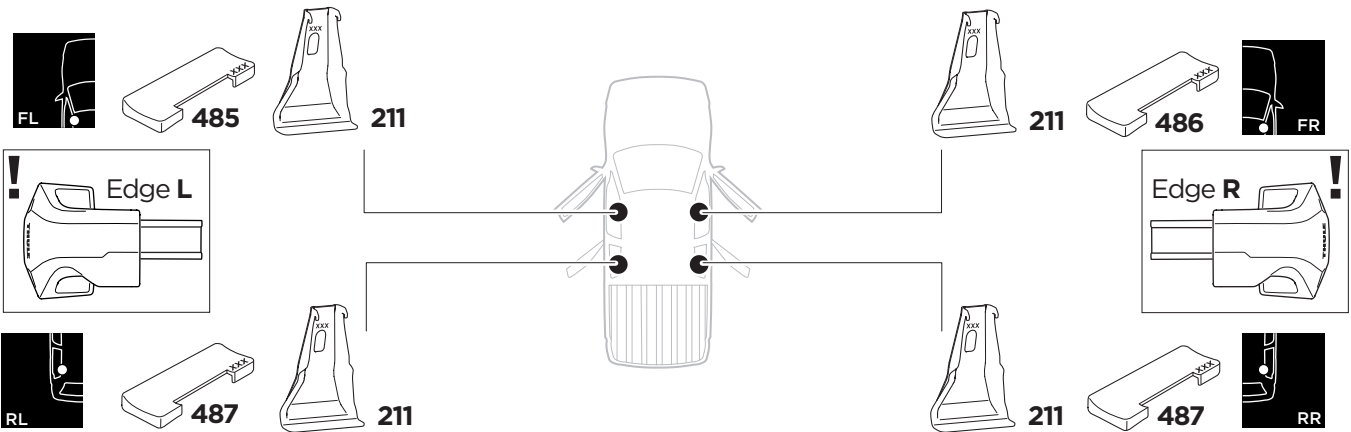

1

Kit 145063

FORD Ranger (T6), 4-dr Double Cab, 11-22

FORD Ranger (T6), 4-dr Super Cab, 11-22

FORD Ranger Raptor (T6), 4-dr Double Cab, 20-22

MAZDA BT-50, 4-dr Double Cab, 12-

MAZDA BT-50, 2-dr Single Cab, 12-

ISO 11154-E

 THULE WingBar Evo  THULE WingBar Edge  THULE WingBar  THULE SquareBar Evo	Evo X (scale)	Edge X (scale)
FORD Ranger (T6), 4-dr Double Cab, 11-22	47	C
FORD Ranger (T6), 4-dr Super Cab, 11-22	47	C
FORD Ranger Raptor (T6), 4-dr Double Cab, 20-22	47	C
MAZDA BT-50, 4-dr Double Cab Cab, 12-	47	C
MAZDA BT-50, 2-dr Single Cab Cab, 12-	47	C

 THULE ProBar Evo  THULE SlideBar Evo	X (mm/inch)
FORD Ranger (T6), 4-dr Double Cab, 11-22	1121 mm / 44 1/8"
FORD Ranger (T6), 4-dr Super Cab, 11-22	1121 mm / 44 1/8"
FORD Ranger Raptor (T6), 4-dr Double Cab, 20-22	1121 mm / 44 1/8"
MAZDA BT-50, 4-dr Double Cab Cab, 12-	1121 mm / 44 1/8"
MAZDA BT-50, 2-dr Single Cab Cab, 12-	1121 mm / 44 1/8"

	W (mm/inch)	Z (mm/inch)
FORD Ranger (T6), 4-dr Double Cab, 11-22	700 mm / 27 1/2"	235 mm / 9 1/4"
FORD Ranger (T6), 4-dr Super Cab, 11-22	600 mm / 23 5/8"	185 mm / 7 1/4"
FORD Ranger Raptor (T6), 4-dr Double Cab, 20-22	700 mm / 27 1/2"	235 mm / 9 1/4"
MAZDA BT-50, 4-dr Double Cab, 12-	600 mm / 23 5/8"	185 mm / 7 1/4"
MAZDA BT-50, 2-dr Single Cab, 12-	-	185 mm / 7 1/4"