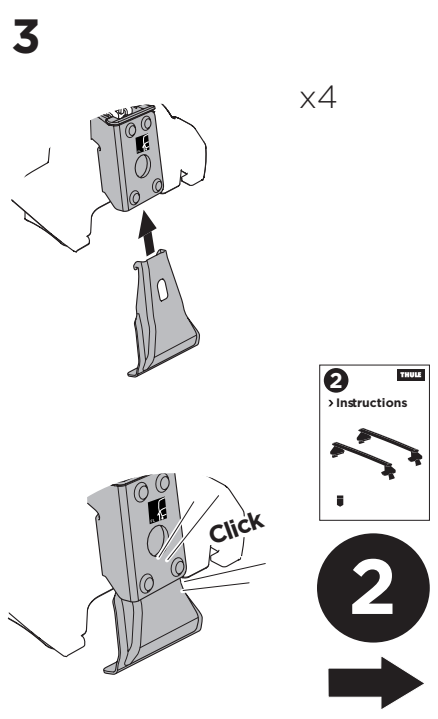

ISO 11154-E

 THULE WingBar Evo  THULE WingBar Edge  THULE WingBar  THULE SquareBar Evo	Evo X (scale)	Edge X (scale)
FORD Ranger (T6), 4-dr Double Cab, 11-22	47	C
FORD Ranger (T6), 4-dr Super Cab, 11-22	47	C
FORD Ranger Raptor (T6), 4-dr Double Cab, 20-22	47	C
MAZDA BT-50, 4-dr Double Cab Cab, 12-	47	C
MAZDA BT-50, 2-dr Single Cab Cab, 12-	47	C