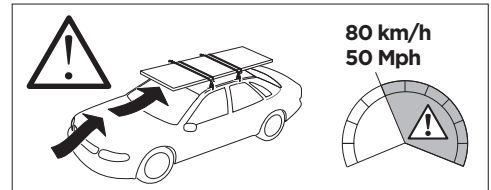

ISO 11154-E

 THULE WingBar Evo  THULE WingBar Edge  THULE WingBar  THULE SquareBar Evo	Evo X (scale)	Edge X (scale)
FORD Ranger (T6), 4-dr Double Cab, 11-22	47	C
FORD Ranger (T6), 4-dr Super Cab, 11-22	47	C
FORD Ranger Raptor (T6), 4-dr Double Cab, 20-22	47	C
MAZDA BT-50, 4-dr Double Cab Cab, 12-	47	C
MAZDA BT-50, 2-dr Single Cab Cab, 12-	47	C