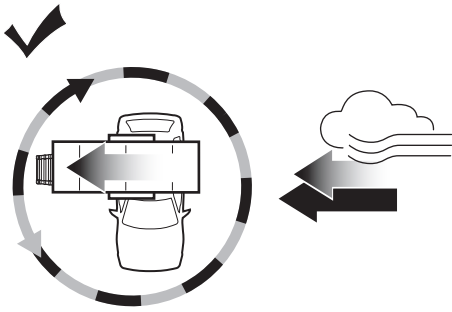

DO NOT use Tepui tents on factory installed crossbars.

 **Min 33.5"/85 cm**
 **Min 30.7"/78 cm**

 **THULE SquareBar Evo Max 50"/127 cm**

1

2

3

i

4