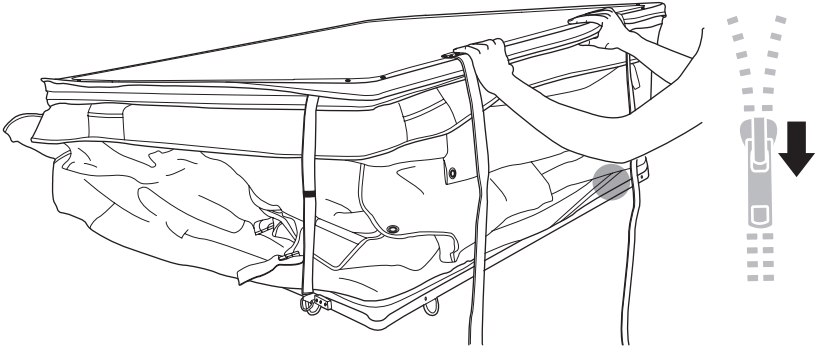

DO NOT use Tepui tents on factory installed crossbars.

 **Min 33.5"/85 cm**
 **Min 30.7"/78 cm**

 **THULE SquareBar Evo Max 50"/127 cm**

1

2

3

i

4