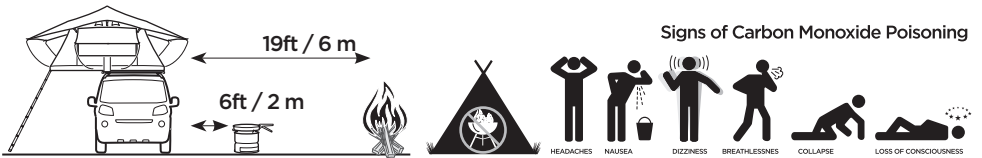

DO NOT use Tepui tents on factory installed crossbars.

 **Min 33.5"/85 cm**
 **Min 30.7"/78 cm**

 **THULE SquareBar Evo Max 50"/127 cm**

1

2

3

i

4