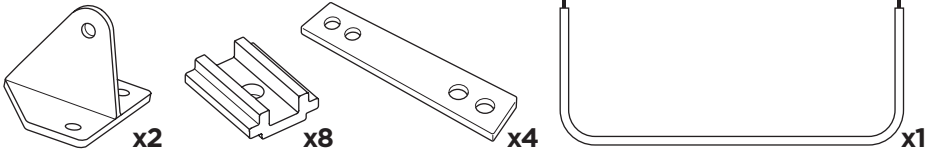

➤ Instructions

Thule Tepui Explorer Autana 3

Thule Tepui Explorer Autana 4

Thule Tepui Ruggedized Autana 3

901400, 901401, 901402, 901500, 901450, 901451

13 mm

13 mm

Adapter Thule Xsporter & Thule TracRac bar Xadapt 14

DO NOT use Tepui tents on factory installed crossbars.

 **Min 33.5"/85 cm**
 **Min 30.7"/78 cm**

 **THULE SquareBar Evo Max 50"/127 cm**

1

2

3

i

4