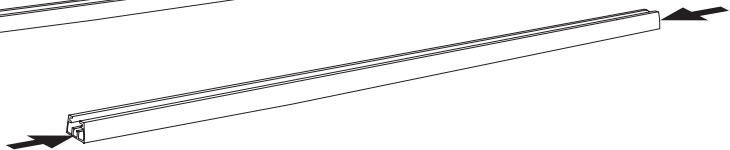

4

10 mm

x2

x4/6