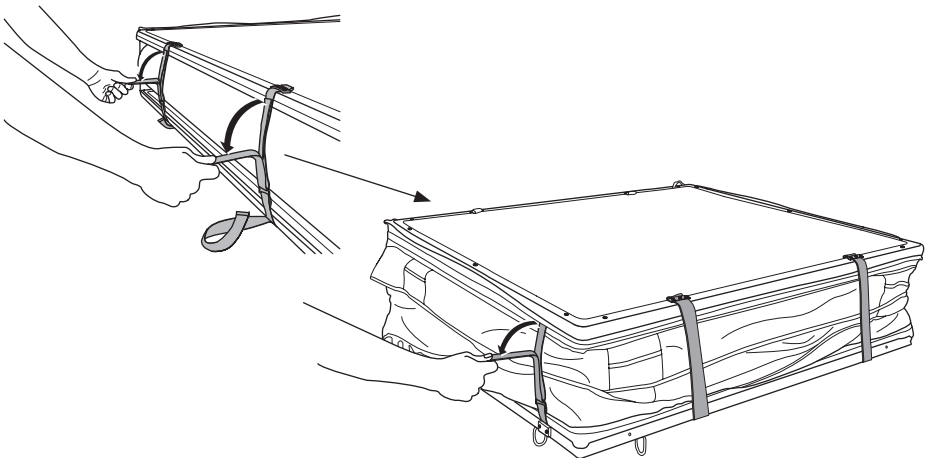

DO NOT use Tepui tents on factory installed crossbars.

 **Min 33.5"/85 cm**
 **Min 30.7"/78 cm**

 **THULE SquareBar Evo Max 50"/127 cm**

1

2

3

i

4