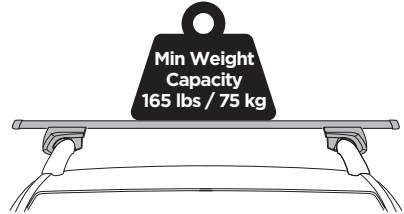

DO NOT use Tepui tents on factory installed crossbars.

 **Min 33.5"/85 cm**
 **Min 30.7"/78 cm**

 **THULE SquareBar Evo Max 50"/127 cm**

1

2

3

i

4