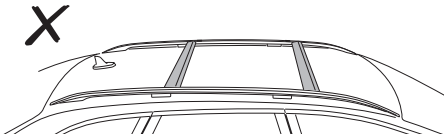

DO NOT use Tepui tents on factory installed crossbars.

 **Min 33.5"/85 cm**
 **Min 30.7"/78 cm**

 **THULE SquareBar Evo Max 50"/127 cm**

1

2

3

i

4