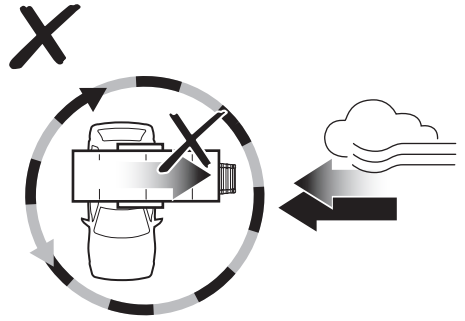

DO NOT use Tepui tents on factory installed crossbars.

 **Min 33.5"/85 cm**
 **Min 30.7"/78 cm**

 **THULE SquareBar Evo Max 50"/127 cm**

1

2

3

i

4