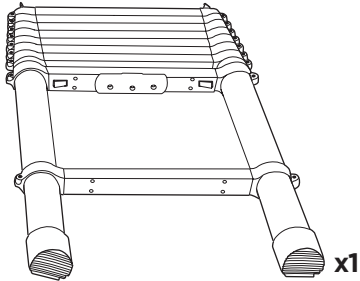

➤ Instructions

Thule Tepui Explorer Autana 3

Thule Tepui Explorer Autana 4

Thule Tepui Ruggedized Autana 3

901400, 901401, 901402, 901500, 901450, 901451

13 mm

13 mm

Adapter Thule Xsporter & Thule TracRac bar Xadapt 14

DO NOT use Tepui tents on factory installed crossbars.

 **Min 33.5"/85 cm**
 **Min 30.7"/78 cm**

 **THULE SquareBar Evo Max 50"/127 cm**

1

2

3

i

4