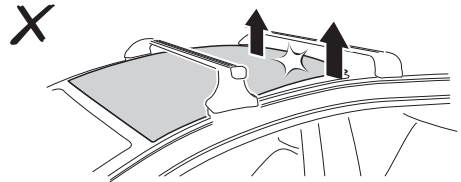

DO NOT use Tepui tents on factory installed crossbars.

 **Min 33.5"/85 cm**
 **Min 30.7"/78 cm**

 **THULE SquareBar Evo Max 50"/127 cm**

1

2

3

i

4