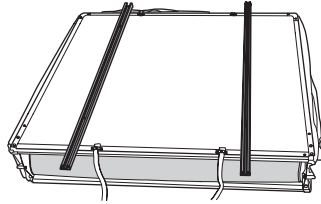

DO NOT use Tepui tents on factory installed crossbars.

 **Min 33.5"/85 cm**
 **Min 30.7"/78 cm**

 **THULE SquareBar Evo Max 50"/127 cm**

1

2

3

i

4