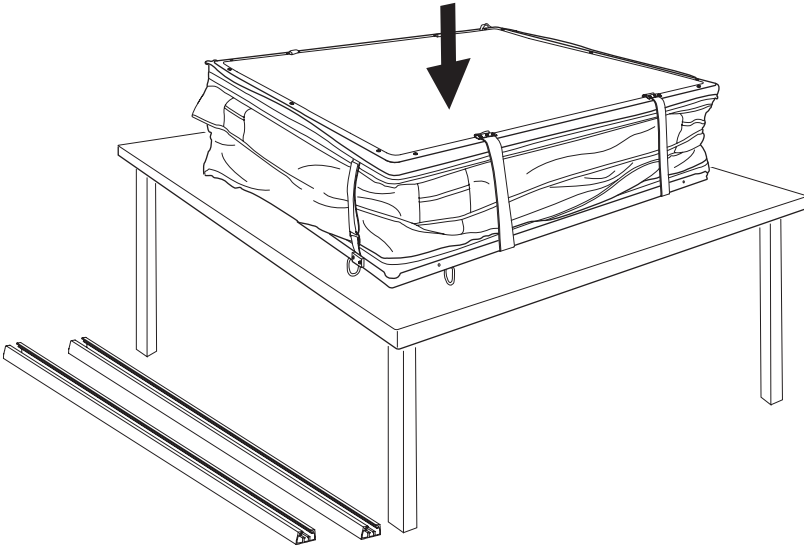

DO NOT use Tepui tents on factory installed crossbars.

 **Min 33.5"/85 cm**
 **Min 30.7"/78 cm**

 **THULE SquareBar Evo Max 50"/127 cm**

1

2

3

i

4