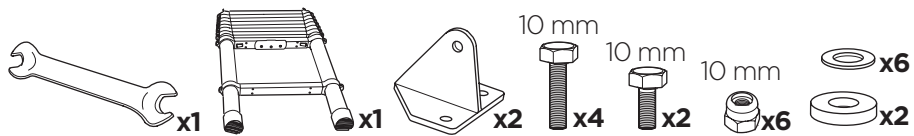

DO NOT use Tepui tents on factory installed crossbars.

 **Min 33.5"/85 cm**
 **Min 30.7"/78 cm**

 **THULE SquareBar Evo Max 50"/127 cm**

1

2

3

i

4

10 mm

x2

x4/6

5

A

B

i

6

x2/4

7

8

9

10

11

12

1