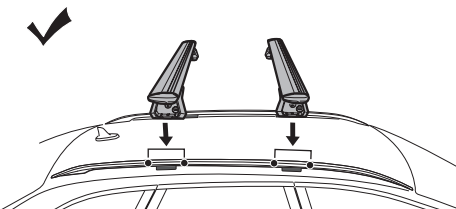

DO NOT use Tepui tents on factory installed crossbars.

 **Min 33.5"/85 cm**
 **Min 30.7"/78 cm**

 **THULE SquareBar Evo Max 50"/127 cm**

1

2

3

i

4