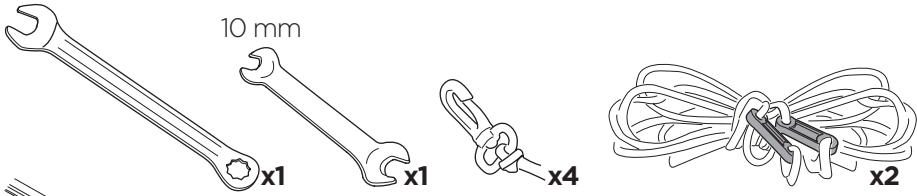

➤ Instructions

Thule Tepui Explorer Autana 3

Thule Tepui Explorer Autana 4

Thule Tepui Ruggedized Autana 3

901400, 901401, 901402, 901500, 901450, 901451

13 mm

13 mm

Adapter Thule Xsporter & Thule TracRac bar Xadapt 14

DO NOT use Tepui tents on factory installed crossbars.

 **Min 33.5"/85 cm**
 **Min 30.7"/78 cm**

 **THULE SquareBar Evo Max 50"/127 cm**

1

2

3

i

4