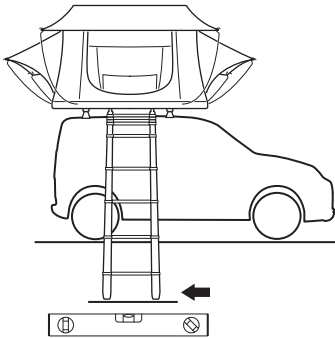

DO NOT use Tepui tents on factory installed crossbars.

 **Min 33.5"/85 cm**
 **Min 30.7"/78 cm**

 **THULE SquareBar Evo Max 50"/127 cm**

1

2

3

i

4