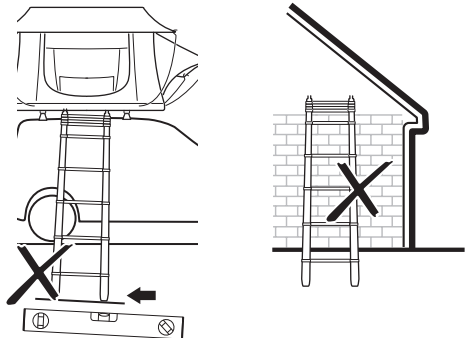

DO NOT use Tepui tents on factory installed crossbars.

 **Min 33.5"/85 cm**
 **Min 30.7"/78 cm**

 **THULE SquareBar Evo Max 50"/127 cm**

1

2

3

i

4