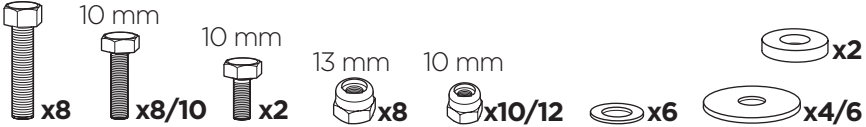

➤ Instructions

Thule Tepui Explorer Autana 3

Thule Tepui Explorer Autana 4

Thule Tepui Ruggedized Autana 3

901400, 901401, 901402, 901500, 901450, 901451

13 mm

13 mm

Adapter Thule Xsporter & Thule TracRac bar Xadapt 14

DO NOT use Tepui tents on factory installed crossbars.

 **Min 33.5"/85 cm**
 **Min 30.7"/78 cm**

 **THULE SquareBar Evo Max 50"/127 cm**

1

2

3

i

4