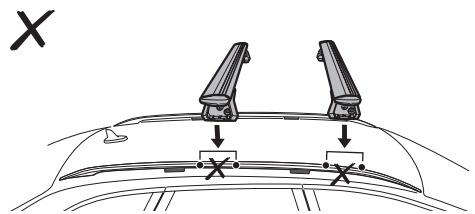

DO NOT use Tepui tents on factory installed crossbars.

 **Min 33.5"/85 cm**
 **Min 30.7"/78 cm**

 **THULE SquareBar Evo Max 50"/127 cm**

1

2

3

i

4