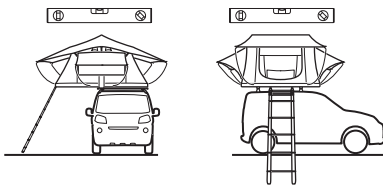

DO NOT use Tepui tents on factory installed crossbars.

 **Min 33.5"/85 cm**
 **Min 30.7"/78 cm**

 **THULE SquareBar Evo Max 50"/127 cm**

1

2

3

i

4