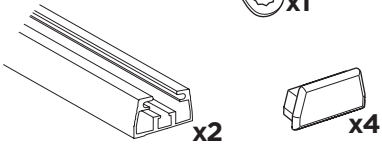

➤ Instructions

Thule Tepui Explorer Autana 3

Thule Tepui Explorer Autana 4

Thule Tepui Ruggedized Autana 3

901400, 901401, 901402, 901500, 901450, 901451

13 mm

13 mm

Adapter Thule Xsporter & Thule TracRac bar Xadapt 14

DO NOT use Tepui tents on factory installed crossbars.

 **Min 33.5"/85 cm**
 **Min 30.7"/78 cm**

 **THULE SquareBar Evo Max 50"/127 cm**

1

2

3

i

4