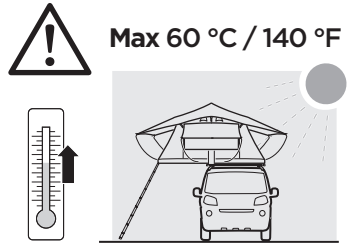

DO NOT use Tepui tents on factory installed crossbars.

 **Min 33.5"/85 cm**
 **Min 30.7"/78 cm**

 **THULE SquareBar Evo Max 50"/127 cm**

1

2

3

i

4