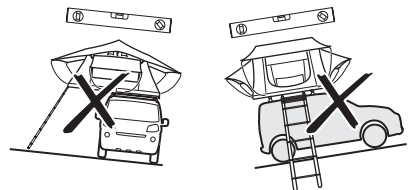

DO NOT use Tepui tents on factory installed crossbars.

 **Min 33.5"/85 cm**
 **Min 30.7"/78 cm**

 **THULE SquareBar Evo Max 50"/127 cm**

1

2

3

i

4