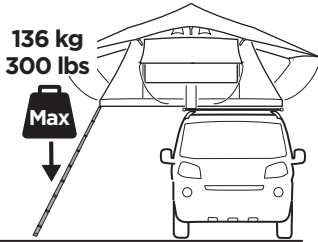

DO NOT use Tepui tents on factory installed crossbars.

 **Min 33.5"/85 cm**
 **Min 30.7"/78 cm**

 **THULE SquareBar Evo Max 50"/127 cm**

1

2

3

i

4