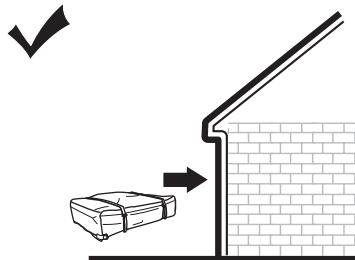

DO NOT use Tepui tents on factory installed crossbars.

 **Min 33.5"/85 cm**
 **Min 30.7"/78 cm**

 **THULE SquareBar Evo Max 50"/127 cm**

1

2

3

i

4