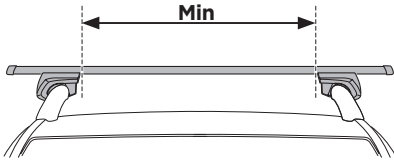

DO NOT use Tepui tents on factory installed crossbars.

 **Min 33.5"/85 cm**
 **Min 30.7"/78 cm**

 **THULE SquareBar Evo Max 50"/127 cm**

1

2

3

i

4