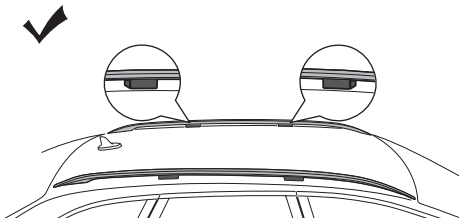

DO NOT use Tepui tents on factory installed crossbars.

 **Min 33.5"/85 cm**
 **Min 30.7"/78 cm**

 **THULE SquareBar Evo Max 50"/127 cm**

1

2

3

i

4