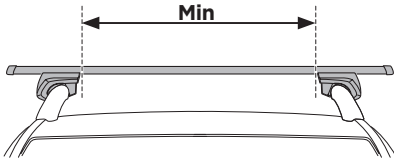

DO NOT use Tepui tents on factory installed crossbars.

Min 25.2"/64 cm

Min 33.5"/85 cm

THULE SquareBar Evo Max 50"/127 cm

**Max 130 km/h
80 Mph**

1

2

3