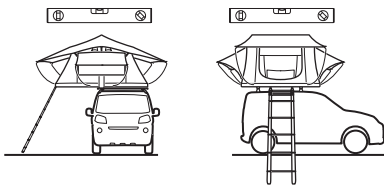

DO NOT use Tepui tents on factory installed crossbars.

Min 25.2"/64 cm

Min 33.5"/85 cm

THULE SquareBar Evo Max 50"/127 cm

**Max 130 km/h
80 Mph**

1

2

3