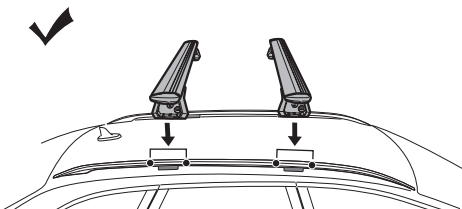

DO NOT use Tepui tents on factory installed crossbars.

Min 25.2"/64 cm

Min 33.5"/85 cm

THULE SquareBar Evo Max 50"/127 cm

**Max 130 km/h
80 Mph**

1

2

3