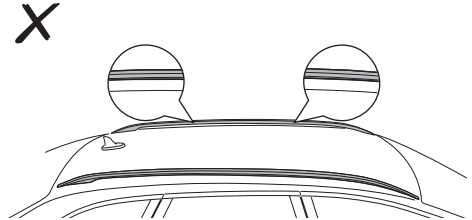

DO NOT use Tepui tents on factory installed crossbars.

Min 25.2"/64 cm

Min 33.5"/85 cm

THULE SquareBar Evo Max 50"/127 cm

**Max 130 km/h
80 Mph**

1

2

3