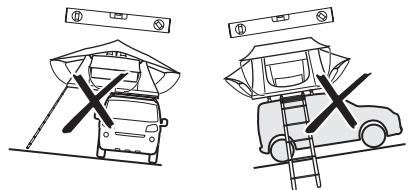

DO NOT use Tepui tents on factory installed crossbars.

Min 25.2"/64 cm

Min 33.5"/85 cm

THULE SquareBar Evo Max 50"/127 cm

**Max 130 km/h
80 Mph**

1

2

3