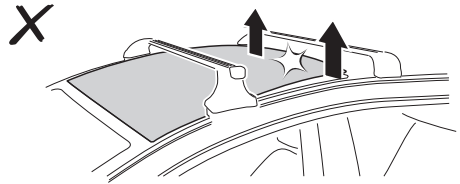

DO NOT use Tepui tents on factory installed crossbars.

Min 25.2"/64 cm

Min 33.5"/85 cm

THULE SquareBar Evo Max 50"/127 cm

**Max 130 km/h
80 Mph**

1

2

3