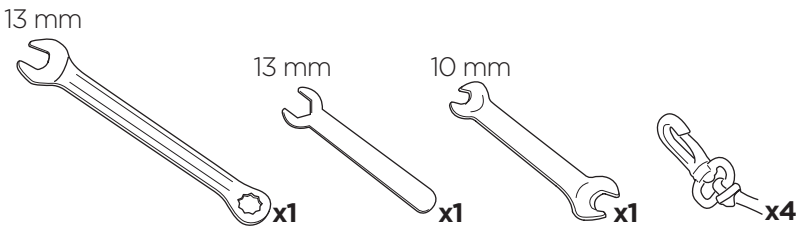

➤ Instructions

Thule Tepui Explorer Ayer 2

Thule Tepui Explorer Kukenam 3

Thule Tepui Ruggedized Kukenam 3

901200, 901201, 901300, 901301, 901302, 901350, 901351

Adapter Thule Xsporter & Thule TracRac bar Xadapt 14

DO NOT use Tepui tents on factory installed crossbars.

Min 25.2"/64 cm

Min 33.5"/85 cm

THULE SquareBar Evo Max 50"/127 cm

**Max 130 km/h
80 Mph**

1

2

3