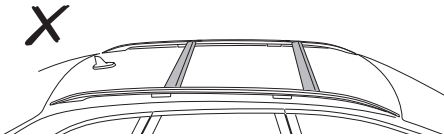

DO NOT use Tepui tents on factory installed crossbars.

Min 25.2"/64 cm

Min 33.5"/85 cm

THULE SquareBar Evo Max 50"/127 cm

**Max 130 km/h
80 Mph**

1

2

3