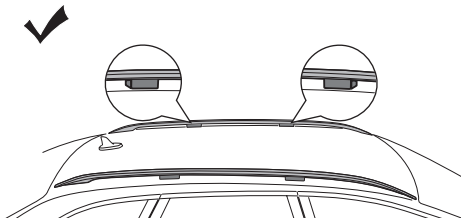

DO NOT use Tepui tents on factory installed crossbars.

Min 25.2"/64 cm

Min 33.5"/85 cm

THULE SquareBar Evo Max 50"/127 cm

**Max 130 km/h
80 Mph**

1

2

3