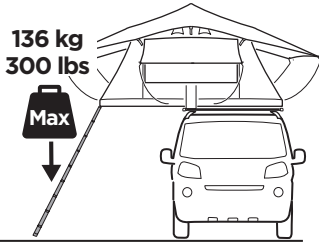

DO NOT use Tepui tents on factory installed crossbars.

Min 25.2"/64 cm

Min 33.5"/85 cm

THULE SquareBar Evo Max 50"/127 cm

**Max 130 km/h
80 Mph**

1

2

3