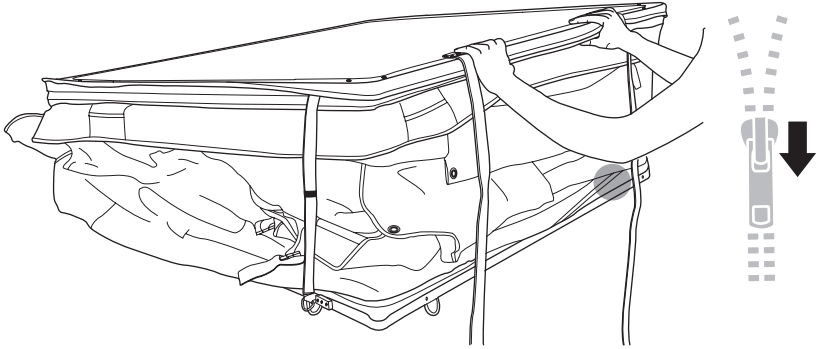

DO NOT use Tepui tents on factory installed crossbars.

Min 25.2"/64 cm

Min 33.5"/85 cm

THULE SquareBar Evo Max 50"/127 cm

**Max 130 km/h
80 Mph**

1

2

3