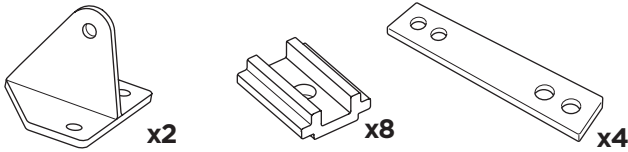

➤ Instructions

Thule Tepui Explorer Ayer 2

Thule Tepui Explorer Kukenam 3

Thule Tepui Ruggedized Kukenam 3

901200, 901201, 901300, 901301, 901302, 901350, 901351

Adapter Thule Xsporter & Thule TracRac bar Xadapt 14

DO NOT use Tepui tents on factory installed crossbars.

Min 25.2"/64 cm

Min 33.5"/85 cm

THULE SquareBar Evo Max 50"/127 cm

**Max 130 km/h
80 Mph**

1

2

3