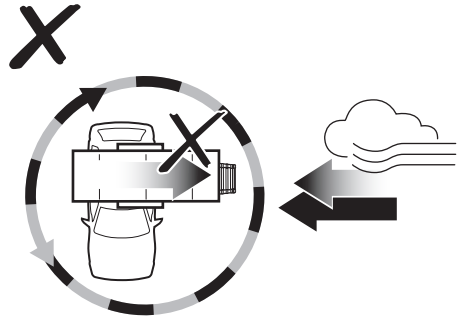

DO NOT use Tepui tents on factory installed crossbars.

Min 25.2"/64 cm

Min 33.5"/85 cm

THULE SquareBar Evo Max 50"/127 cm

**Max 130 km/h
80 Mph**

1

2

3