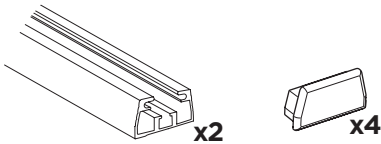

➤ Instructions

Thule Tepui Explorer Ayer 2

Thule Tepui Explorer Kukenam 3

Thule Tepui Ruggedized Kukenam 3

901200, 901201, 901300, 901301, 901302, 901350, 901351

Adapter Thule Xsporter & Thule TracRac bar Xadapt 14

DO NOT use Tepui tents on factory installed crossbars.

Min 25.2"/64 cm

Min 33.5"/85 cm

THULE SquareBar Evo Max 50"/127 cm

**Max 130 km/h
80 Mph**

1

2

3