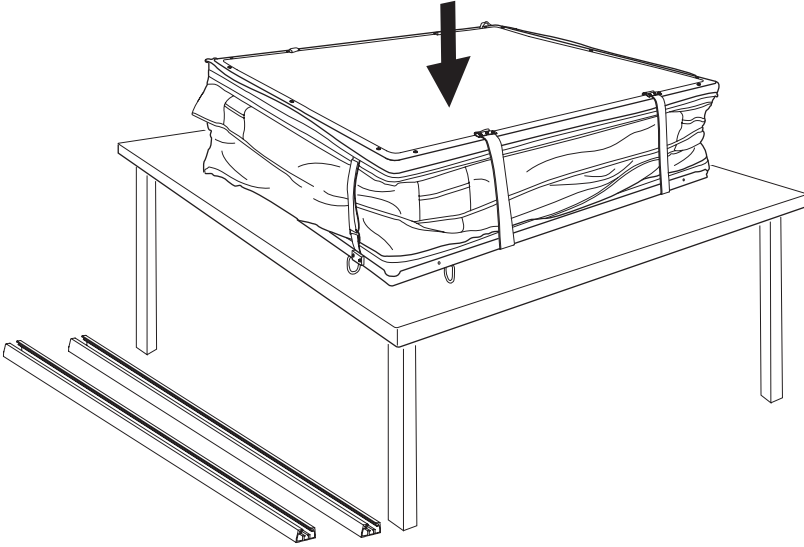

DO NOT use Tepui tents on factory installed crossbars.

Min 25.2"/64 cm

Min 33.5"/85 cm

THULE SquareBar Evo Max 50"/127 cm

**Max 130 km/h
80 Mph**

1

2

3