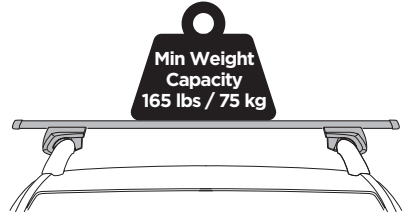

DO NOT use Tepui tents on factory installed crossbars.

Min 25.2"/64 cm

Min 33.5"/85 cm

THULE SquareBar Evo Max 50"/127 cm

**Max 130 km/h
80 Mph**

1

2

3