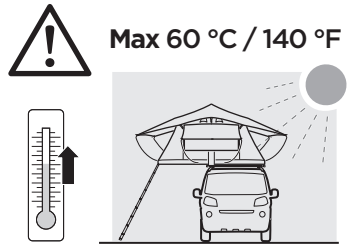

DO NOT use Tepui tents on factory installed crossbars.

Min 25.2"/64 cm

Min 33.5"/85 cm

THULE SquareBar Evo Max 50"/127 cm

**Max 130 km/h
80 Mph**

1

2

3