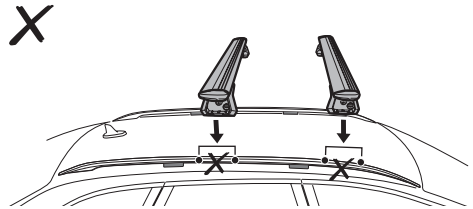

DO NOT use Tepui tents on factory installed crossbars.

Min 25.2"/64 cm

Min 33.5"/85 cm

THULE SquareBar Evo Max 50"/127 cm

**Max 130 km/h
80 Mph**

1

2

3