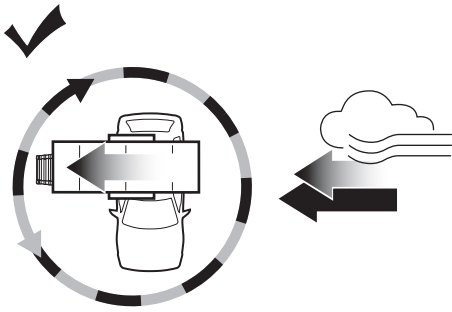

DO NOT use Tepui tents on factory installed crossbars.

Min 25.2"/64 cm

Min 33.5"/85 cm

THULE SquareBar Evo Max 50"/127 cm

**Max 130 km/h
80 Mph**

1

2

3