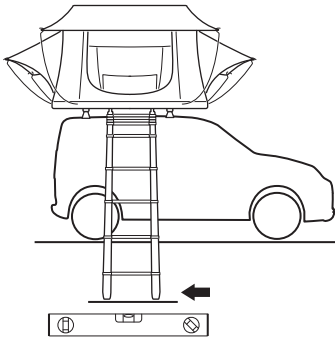

DO NOT use Tepui tents on factory installed crossbars.

Min 25.2"/64 cm

Min 33.5"/85 cm

THULE SquareBar Evo Max 50"/127 cm

**Max 130 km/h
80 Mph**

1

2

3