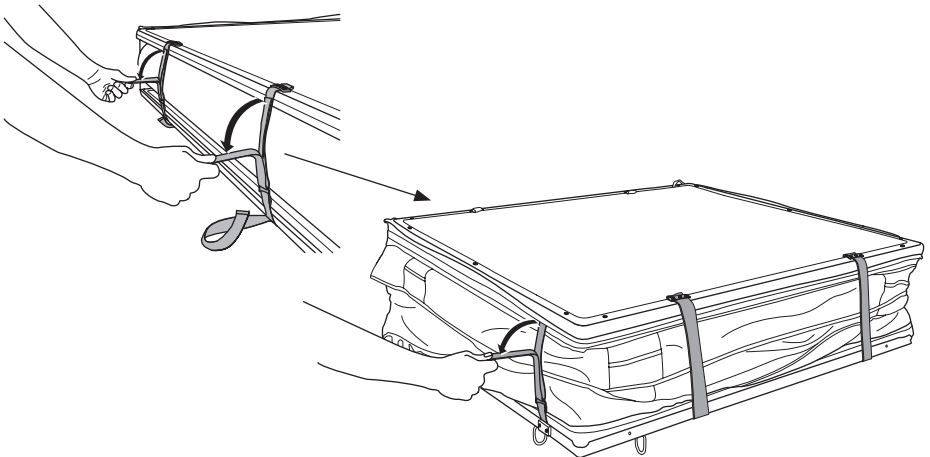

DO NOT use Tepui tents on factory installed crossbars.

Min 25.2"/64 cm

Min 33.5"/85 cm

THULE SquareBar Evo Max 50"/127 cm

**Max 130 km/h
80 Mph**

1

2

3