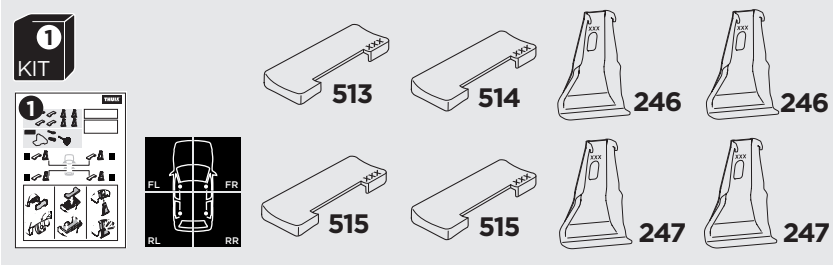

1

Kit 145113

SEAT Ibiza, 5-dr Hatchback, 08-17

ISO 11154-E

THULE WingBar Evo	THULE WingBar Edge	THULE WingBar	THULE SquareBar Evo	Evo X (scale)	Edge X (scale)
SEAT Ibiza, 5-dr Hatchback, 08-17				37	E

THULE ProBar Evo	THULE SlideBar Evo	X (mm/inch)		
SEAT Ibiza, 5-dr Hatchback, 08-17		1021 mm / 40 1/4"		

THULE WingBar Evo	THULE WingBar Edge	THULE WingBar	THULE SquareBar Evo	Evo Y (scale)	Edge Y (scale)
SEAT Ibiza, 5-dr Hatchback, 08-17				31	Q

THULE ProBar Evo	THULE SlideBar Evo	Y (mm/inch)		
SEAT Ibiza, 5-dr Hatchback, 08-17		961 mm / 37 7/8"		

	W (mm/inch)	Z (mm/inch)
SEAT Ibiza, 5-dr Hatchback, 08-17	720 mm / 28 3/8"	180 mm / 7 1/8"