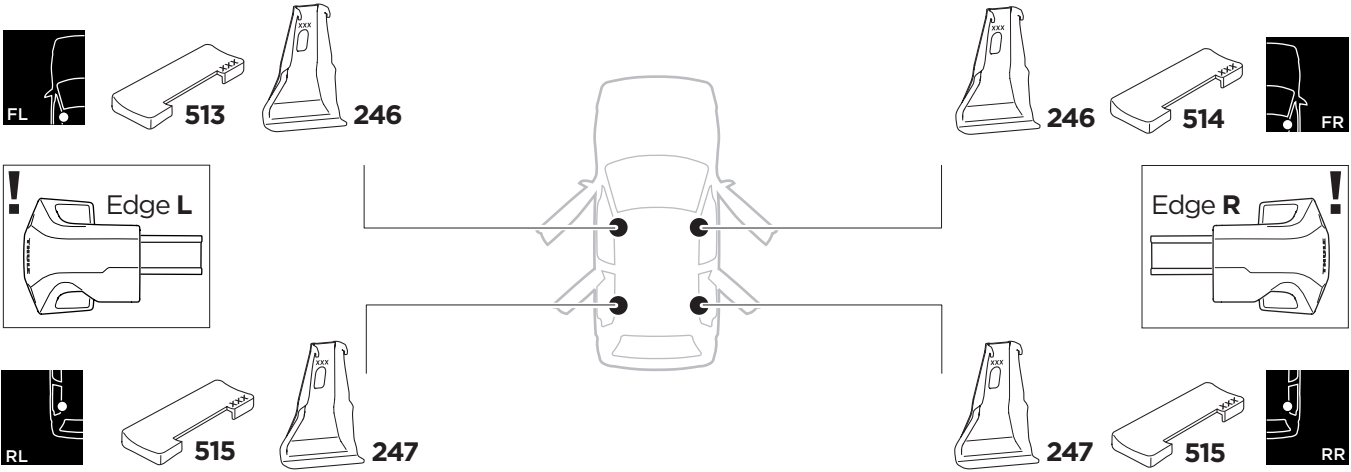

1

Kit 145113

SEAT Ibiza, 5-dr Hatchback, 08-17

ISO 11154-E

THULE WingBar Evo	THULE WingBar Edge	THULE WingBar	THULE SquareBar Evo	Evo X (scale)	Edge X (scale)
SEAT Ibiza, 5-dr Hatchback, 08-17				37	E

THULE ProBar Evo	THULE SlideBar Evo	X (mm/inch)		
SEAT Ibiza, 5-dr Hatchback, 08-17		1021 mm / 40 1/4"		

THULE WingBar Evo	THULE WingBar Edge	THULE WingBar	THULE SquareBar Evo	Evo Y (scale)	Edge Y (scale)
SEAT Ibiza, 5-dr Hatchback, 08-17				31	Q

THULE ProBar Evo	THULE SlideBar Evo	Y (mm/inch)		
SEAT Ibiza, 5-dr Hatchback, 08-17		961 mm / 37 7/8"		

	W (mm/inch)	Z (mm/inch)
SEAT Ibiza, 5-dr Hatchback, 08-17	720 mm / 28 3/8"	180 mm / 7 1/8"