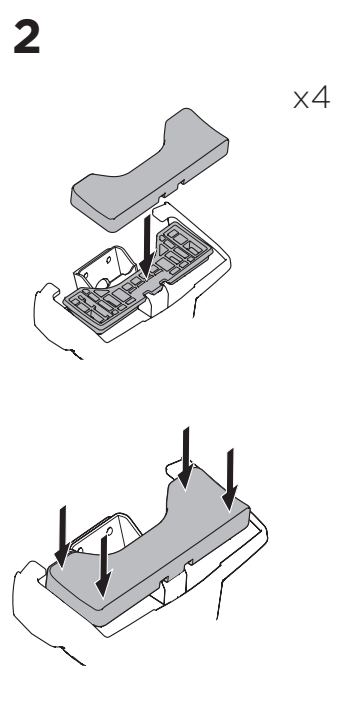

1

Kit 145113

SEAT Ibiza, 5-dr Hatchback, 08-17

ISO 11154-E

THULE WingBar Evo	THULE WingBar Edge	THULE WingBar	THULE SquareBar Evo	Evo X (scale)	Edge X (scale)
SEAT Ibiza, 5-dr Hatchback, 08-17				37	E

THULE ProBar Evo	THULE SlideBar Evo	X (mm/inch)		
SEAT Ibiza, 5-dr Hatchback, 08-17		1021 mm / 40 1/4"		

THULE WingBar Evo	THULE WingBar Edge	THULE WingBar	THULE SquareBar Evo	Evo Y (scale)	Edge Y (scale)
SEAT Ibiza, 5-dr Hatchback, 08-17				31	Q

THULE ProBar Evo	THULE SlideBar Evo	Y (mm/inch)		
SEAT Ibiza, 5-dr Hatchback, 08-17		961 mm / 37 7/8"		

	W (mm/inch)	Z (mm/inch)
SEAT Ibiza, 5-dr Hatchback, 08-17	720 mm / 28 3/8"	180 mm / 7 1/8"