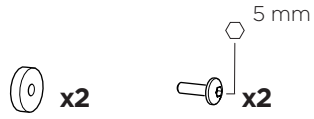

## Thule XXL Fatbike Wheel Straps 985101