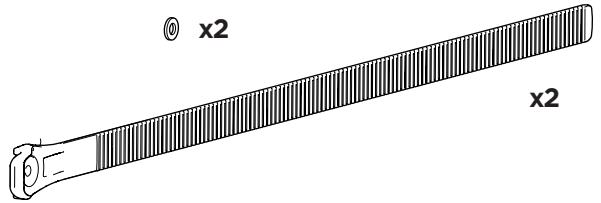

## Thule XXL Fatbike Wheel Straps 985101