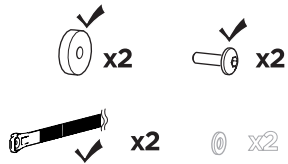

Thule EasyFold