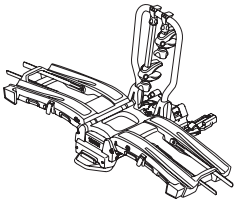

Thule EasyFold XT