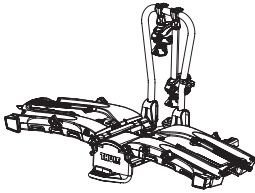

Thule EasyFold