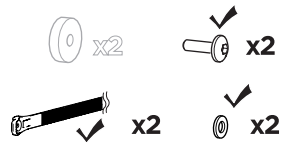

Thule EasyFold XT