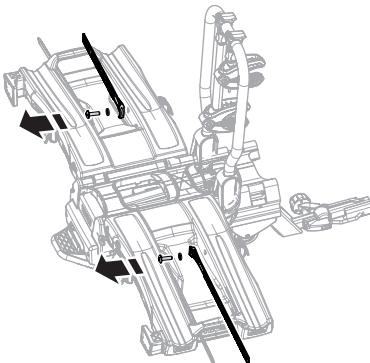

Thule EasyFold

Thule EasyFold XT

1