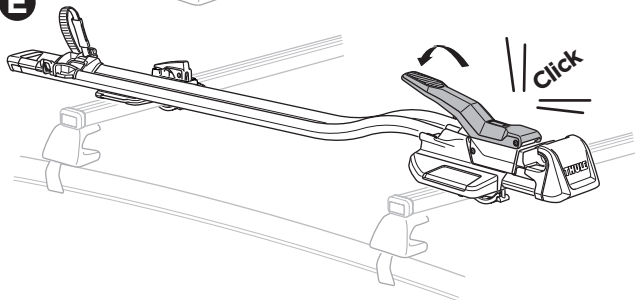

Not Released

D

E

www.thule.com

info@thule.com

Thule Sweden AB, Borggatan 5
335 73 Hillerstorp, SWEDEN

5560010001

» PART OF THULE GROUP

© Thule Group 2020. All rights reserved.