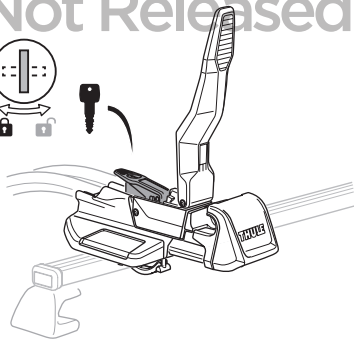

Not Released

D