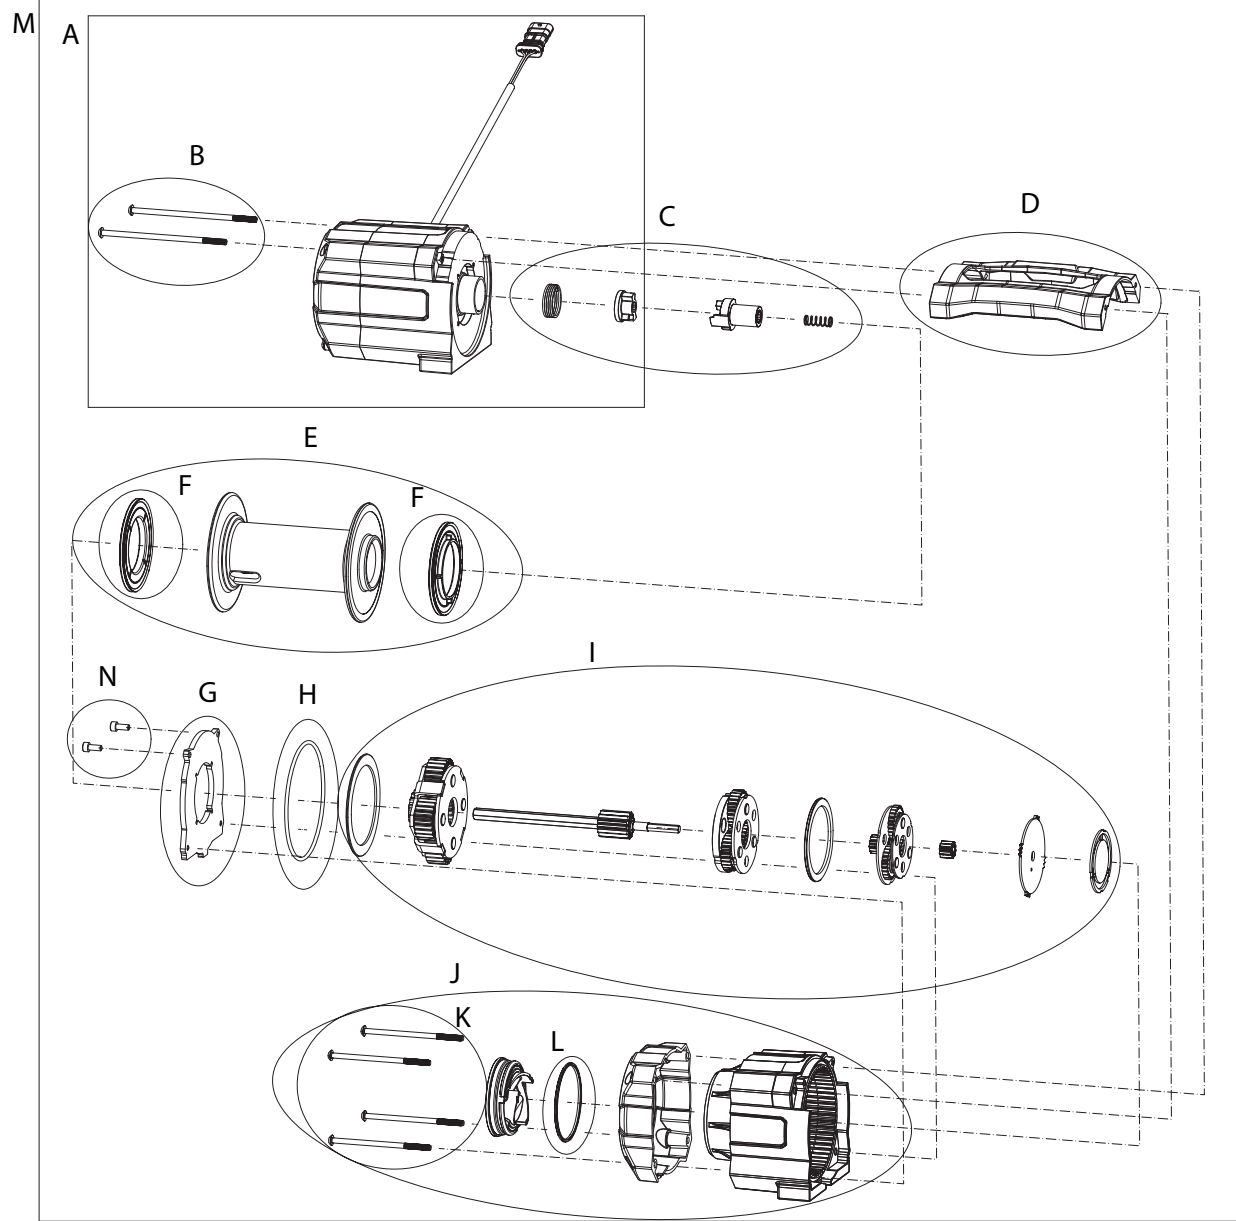

AXON

ACCESSORY KIT	DESCRIPTION	MAJOR PARTS
1*	WIRED REMOTE UPGRADE KIT	Q
2	EXTENDED POWER CABLE KIT (<i>Black & Red 140"</i>)	NOT SHOWN
4	SYNTHETIC ROPE UPGRADE KIT	P,T
SERVICE KIT	DESCRIPTION	MAJOR PARTS
7	DASH SWITCH AND HANDLEBAR HOLDER	U
8	WIRED REMOTE	Q
9	REPLACEMENT POWER CABLE (<i>Black & Red</i>)	NOT SHOWN
12	ELECTRICAL BOOTS (QTY 4)	NOT SHOWN
13	ROLLER FAIRLEAD REPLACEMENT	R
14	WIRE ROPE REPLACEMENT	O
15	HAWSE FAIRLEAD REPLACEMENT	P
16	SYNTHETIC ROPE REPLACEMENT	T
17**	HOOK W/ STRAP REPLACEMENT	S
18	LABEL REPLACEMENT	NOT SHOWN
19	MOUNTING HARDWARE	NOT SHOWN
20	SEAL REPLACEMENT KIT	F, H, L
21	BRAKE SERVICE KIT	C
22	DRUM REPLACEMENT	E
23	TIE PLATE REPLACEMENT	B, D, K
24	TRANSMISSION SERVICE KIT	I
25	TRANSMISSION HOUSING REPLACEMENT	J, G, N
26	MOTOR REPLACEMENT	A, F
27	SERVICE WINCH	M

* *Harness not shown*

** *Strap and pin not shown*