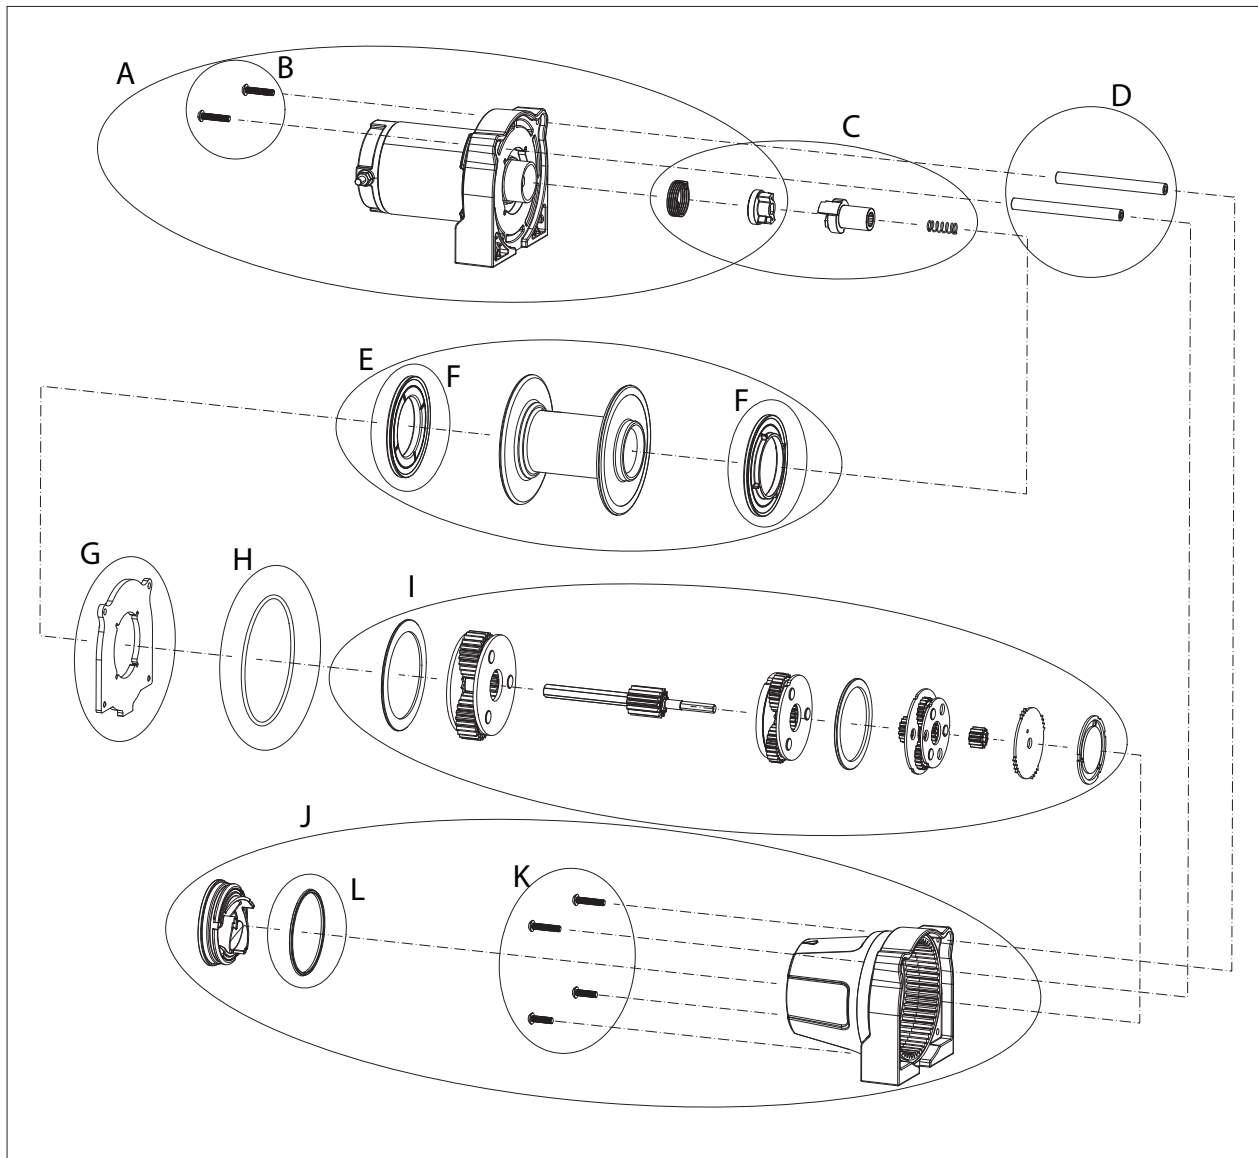

VRX

M

S

T

U

V

W

X