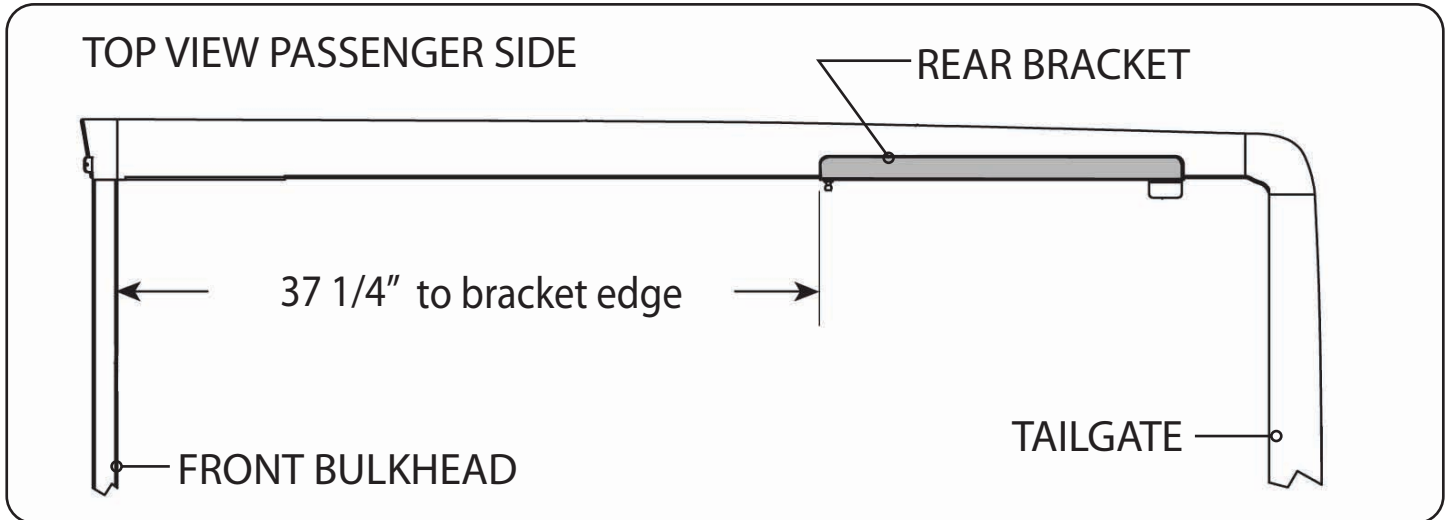

## D-Ring Hinge Version

**Model 3050 Dodge Dakota Quad Cab  
5.5' Short Bed 2005-Current**

Form # AS3050II  
Created March 2012

For Warranty Issues, Contact UnderCover Directly  
(866) 900-8800 [www.undercoverinfo.com](http://www.undercoverinfo.com)

## MODEL SPECIFIC GUIDE D-Ring Hinge Version Model 3050 Dodge Dakota 5.5' Short Bed 2005-Current

### RE: Step 2 on the Quick Start Guide

Measurement for the rear mounting bracket is 37 1/4" from the back side of the bulkhead to the front edge of the bracket.