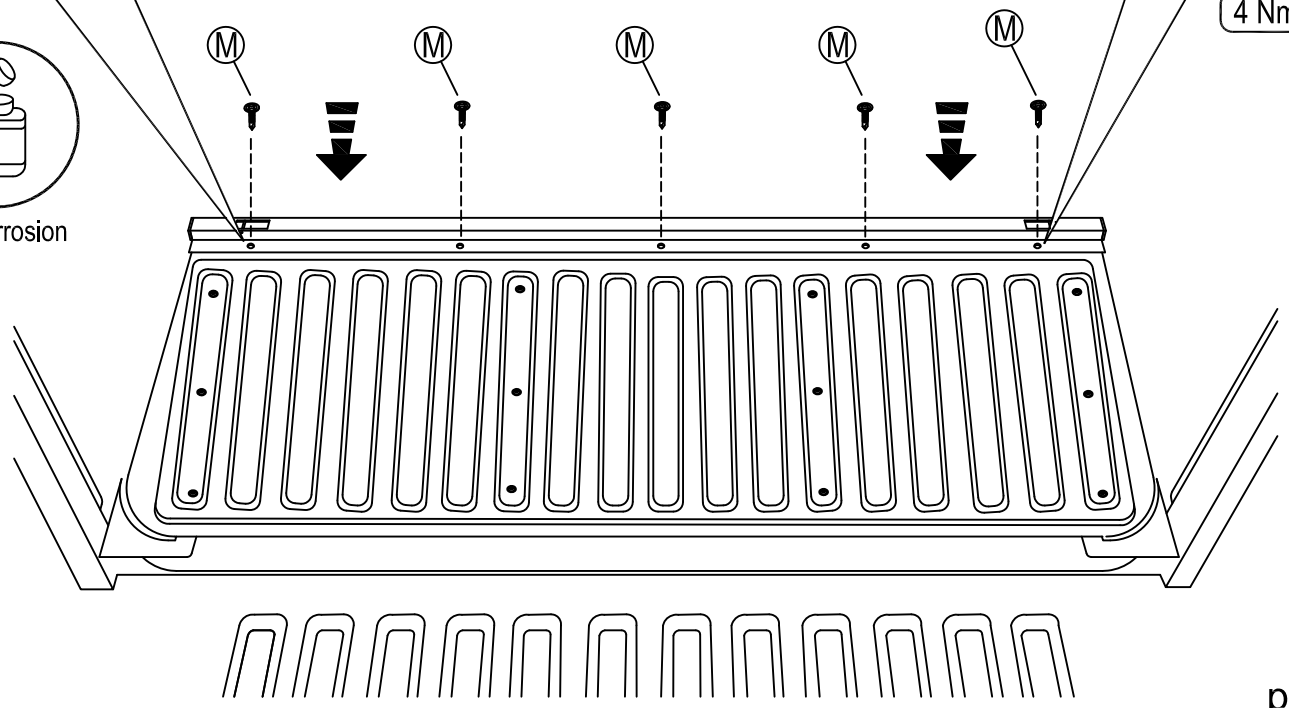

## PARTS LIST

Item	Part Name	Qty.	Item	Part Name	Qty.	Item	Part Name	Qty.
A	Housing	1	G	5/16" Socket Cap Screw	6	M	#8 Tek Screw	5
B	Track	2	H	5/16" Lock Washer	6	N	Lid Screw	2
C	Tailgate Extrusion	1	I	Cargo Nut	2	O	1/4-20 x 1" Bolt	2
D	Cargo Shield	1	J	#10-24 Screw	2	P	Allen Wrench	1
E	Drain Tube	2	K	1/4-20 x 3/8" Screw	4	Q	Vinyl Protectant	1
F	(R) Bed Clamp	6	L	Black Rubber Washer	4			

1 LHS = RHS

2

3 LHS = RHS

4

5 LHS = RHS

6 LHS = RHS

8 LHS = RHS

9 LHS = RHS