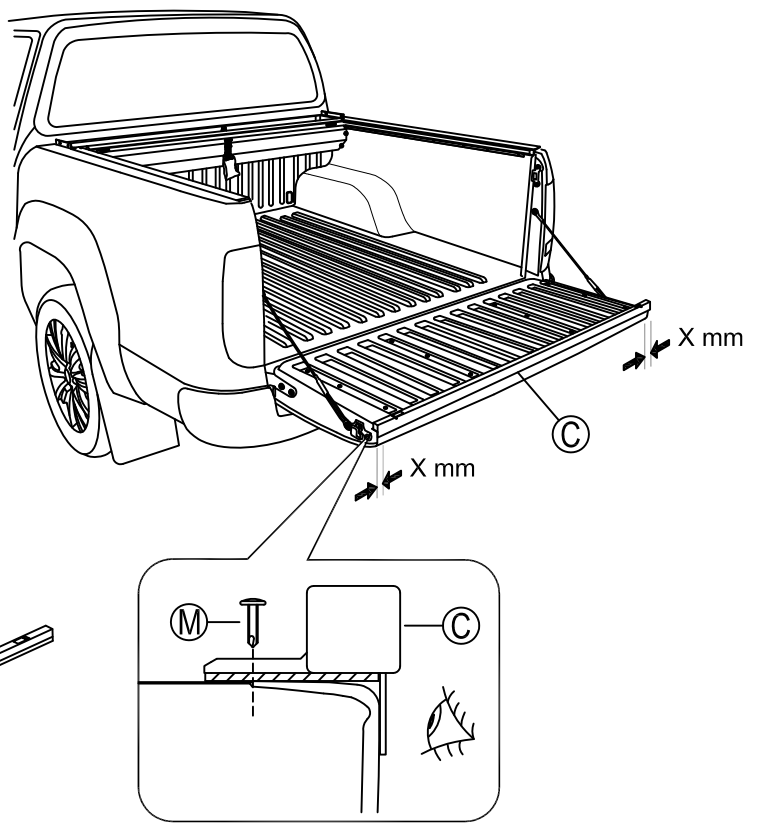

## PARTS LIST

Item	Part Name	Qty.	Item	Part Name	Qty.	Item	Part Name	Qty.
A	Housing	1	G	5/16" Socket Cap Screw	6	M	#8 Tek Screw	5
B	Track	2	H	5/16" Lock Washer	6	N	Lid Screw	2
C	Tailgate Extrusion	1	I	Cargo Nut	2	O	1/4-20 x 1" Bolt	2
D	Cargo Shield	1	J	#10-24 Screw	2	P	Allen Wrench	1
E	Drain Tube	2	K	1/4-20 x 3/8" Screw	4	Q	Vinyl Protectant	1
F	(R) Bed Clamp	6	L	Black Rubber Washer	4			

1 LHS = RHS

2

3 LHS = RHS

4

5 LHS = RHS

6 LHS = RHS

8 LHS = RHS

9 LHS = RHS