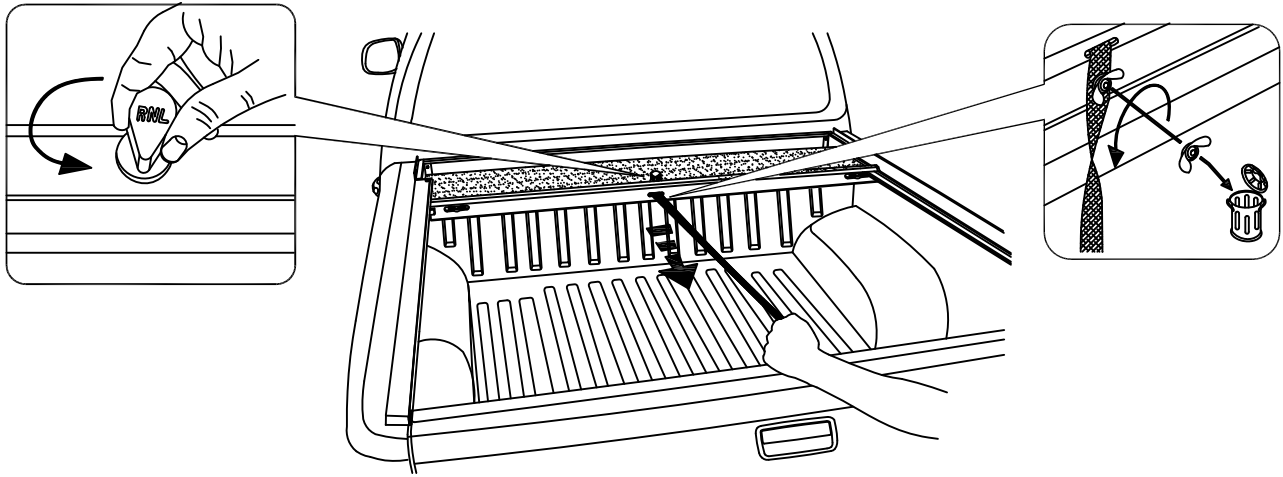

11

12 LHS = RHS