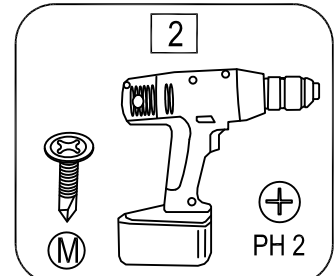

## PARTS LIST

Item	Part Name	Qty.	Item	Part Name	Qty.	Item	Part Name	Qty.
A	Housing	1	G	5/16" Socket Cap Screw	6	M	#8 Tek Screw	5
B	Track	2	H	5/16" Lock Washer	6	N	Lid Screw	2
C	Tailgate Extrusion	1	I	Cargo Nut	2	O	1/4-20 x 1" Bolt	2
D	Cargo Shield	1	J	#10-24 Screw	2	P	Allen Wrench	1
E	Drain Tube	2	K	1/4-20 x 3/8" Screw	4	Q	Vinyl Protectant	1
F	(R) Bed Clamp	6	L	Black Rubber Washer	4			

1 LHS = RHS

2

3 LHS = RHS

4

5 LHS = RHS

6 LHS = RHS

8 LHS = RHS

9 LHS = RHS