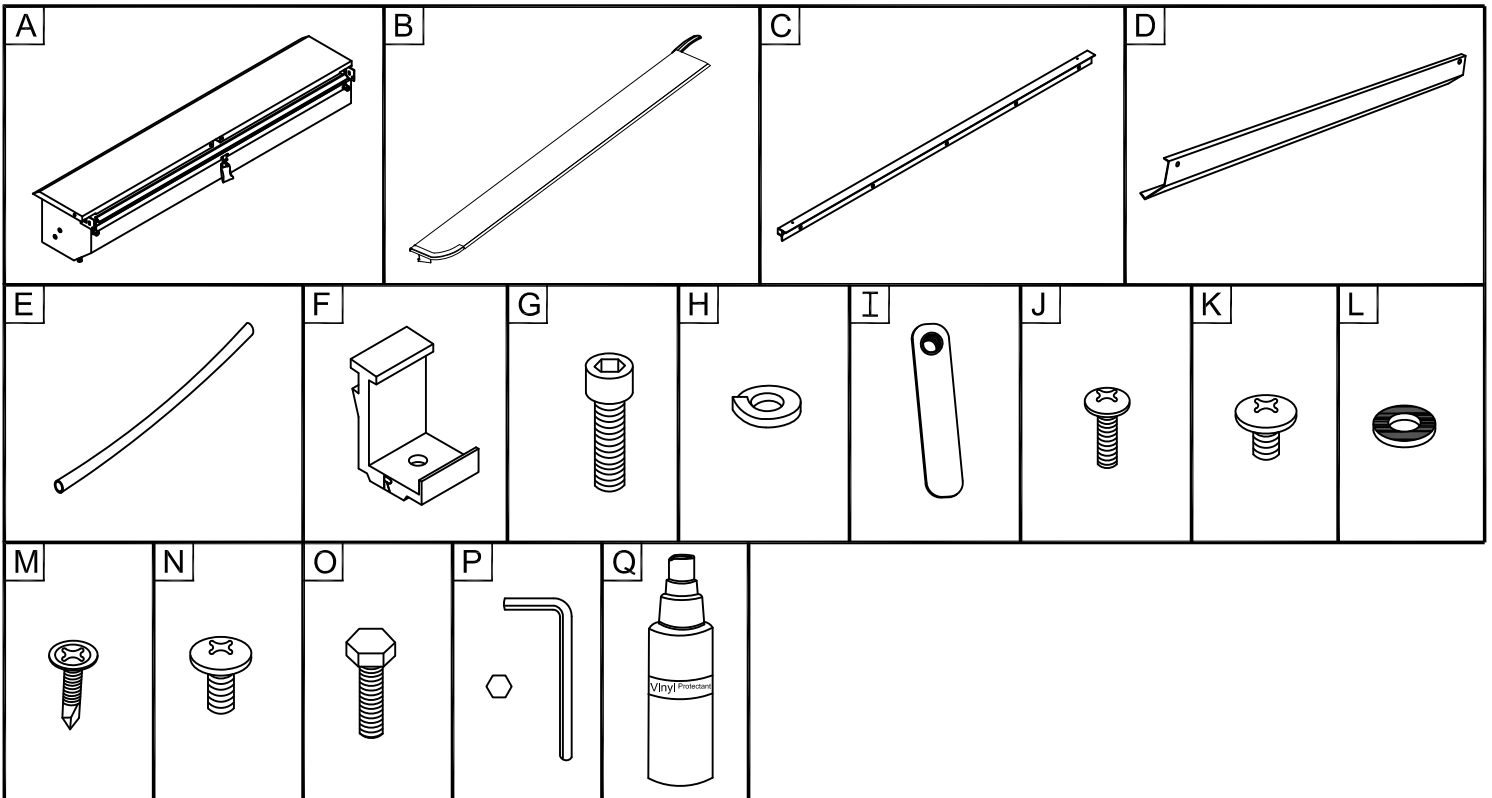

## PARTS LIST

Item	Part Name	Qty.	Item	Part Name	Qty.	Item	Part Name	Qty.
A	Housing	1	G	5/16" Socket Cap Screw	6	M	#8 Tek Screw	5
B	Track	2	H	5/16" Lock Washer	6	N	Lid Screw	2
C	Tailgate Extrusion	1	I	Cargo Nut	2	O	1/4-20 x 1" Bolt	2
D	Cargo Shield	1	J	#10-24 Screw	2	P	Allen Wrench	1
E	Drain Tube	2	K	1/4-20 x 3/8" Screw	4	Q	Vinyl Protectant	1
F	(R) Bed Clamp	6	L	Black Rubber Washer	4			