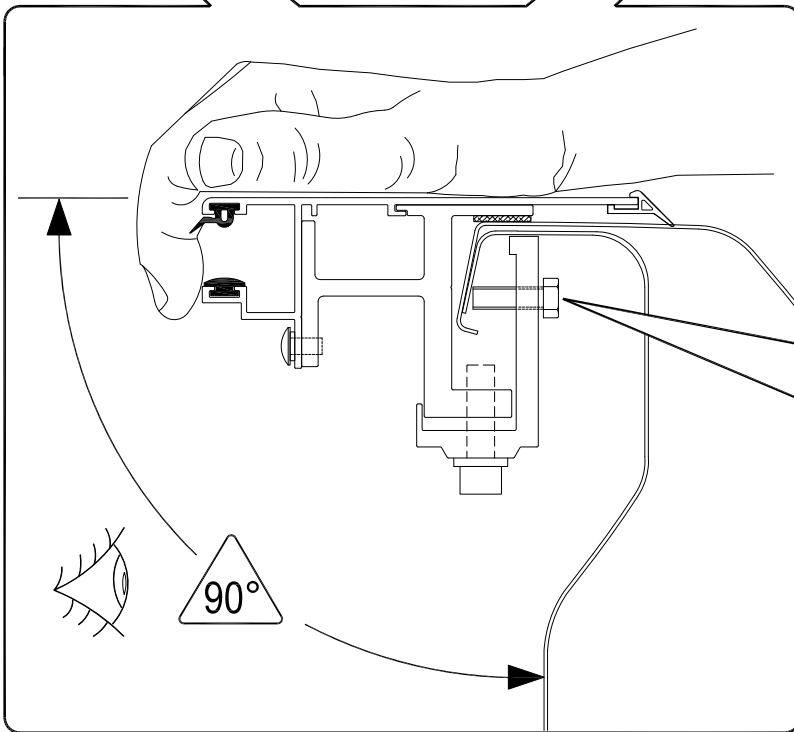

Parts List

Item	Part Name	Qty.	Item	Part Name	Qty.	Item	Part Name	Qty.
A	Housing	1	G	Bed Clamp (CM)	4	M	#10-24 x 3/8" Screw	4
B	Track	2	H	Bed Clamp (334)	2	N	#10 Lock Washer	4
C	Tailgate Extrusion	1	I	5/16" Socket Cap Screw	6	O	#8x3/4" Self Tap Screw	5
D	Cargo Shield	1	J	5/16" Lock Washer	6	P	1/4-20 x 3/8" Screw	4
E	Drain Tube	2	K	#10-24 x 1/2" Screw Black w/nylon patch	4	Q	Black Rubber Washer	4
F	Track Clamps (332)	4	L	Cargo Nut	4	R	1/4" Lid Screw Black	2
						S	Allen Wrench (1/4")	1
							303 Vinyl Protector	1

4 LHS = RHS

5 LHS = RHS

6 LHS = RHS

8 LHS = RHS

9 LHS = RHS

11

12 LHS = RHS

13