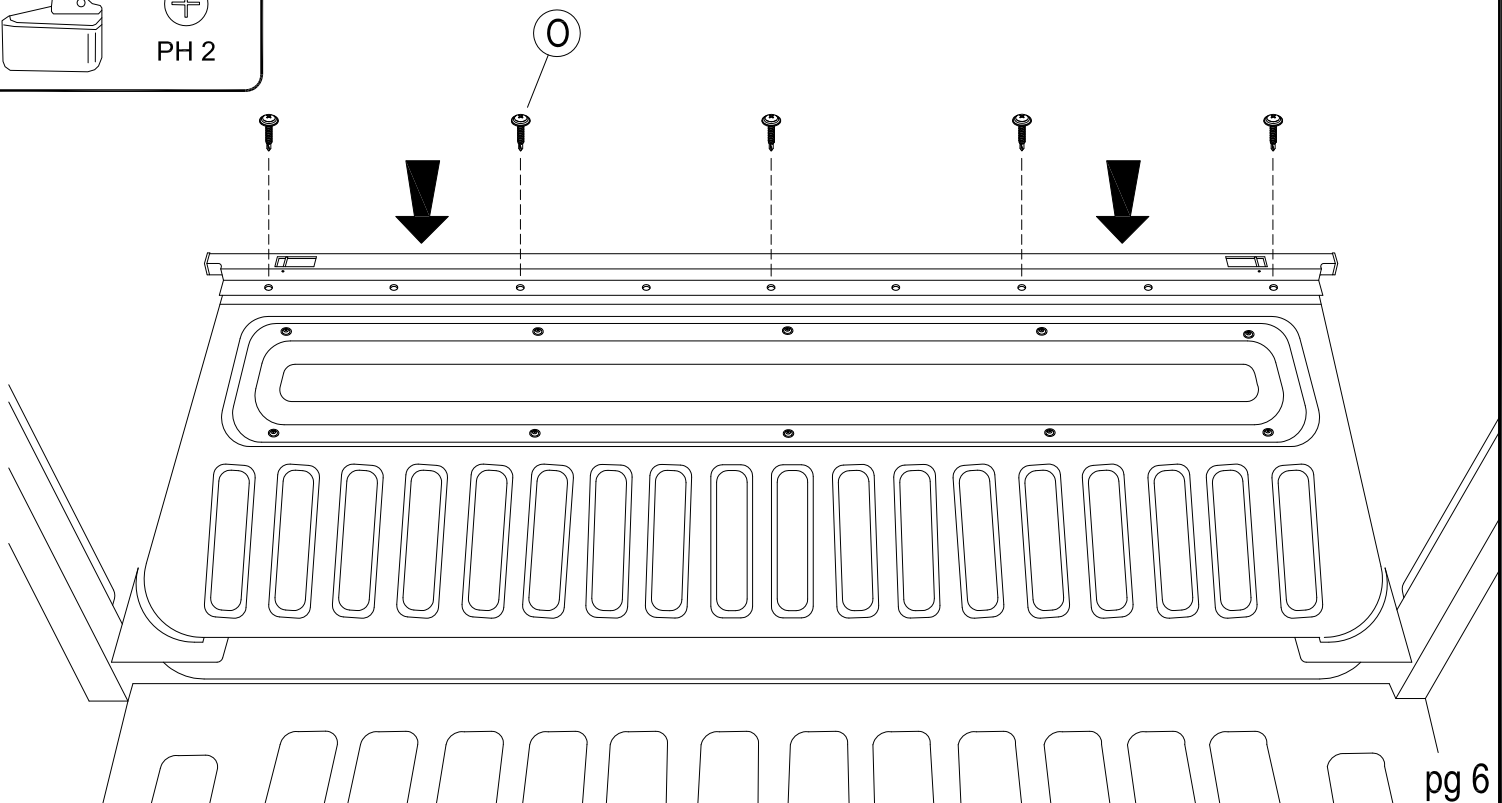

Parts List

Item	Part Name	Qty.	Item	Part Name	Qty.	Item	Part Name	Qty.
A	Housing	1	G	Bed Clamp (CM)	4	M	#10-24 x 3/8" Screw	4
B	Track	2	H	Bed Clamp (334)	2	N	#10 Lock Washer	4
C	Tailgate Extrusion	1	I	5/16" Socket Cap Screw	6	O	#8x3/4" Self Tap Screw	5
D	Cargo Shield	1	J	5/16" Lock Washer	6	P	1/4-20 x 3/8" Screw	4
E	Drain Tube	2	K	#10-24 x 1/2" Screw Black w/nylon patch	4	Q	Black Rubber Washer	4
F	Track Clamps (332)	4	L	Cargo Nut	4	R	1/4" Lid Screw Black	2
						S	Allen Wrench (1/4")	1
							303 Vinyl Protector	1

4 LHS = RHS

5 LHS = RHS

6 LHS = RHS

8 LHS = RHS

9 LHS = RHS

11

12 LHS = RHS

13