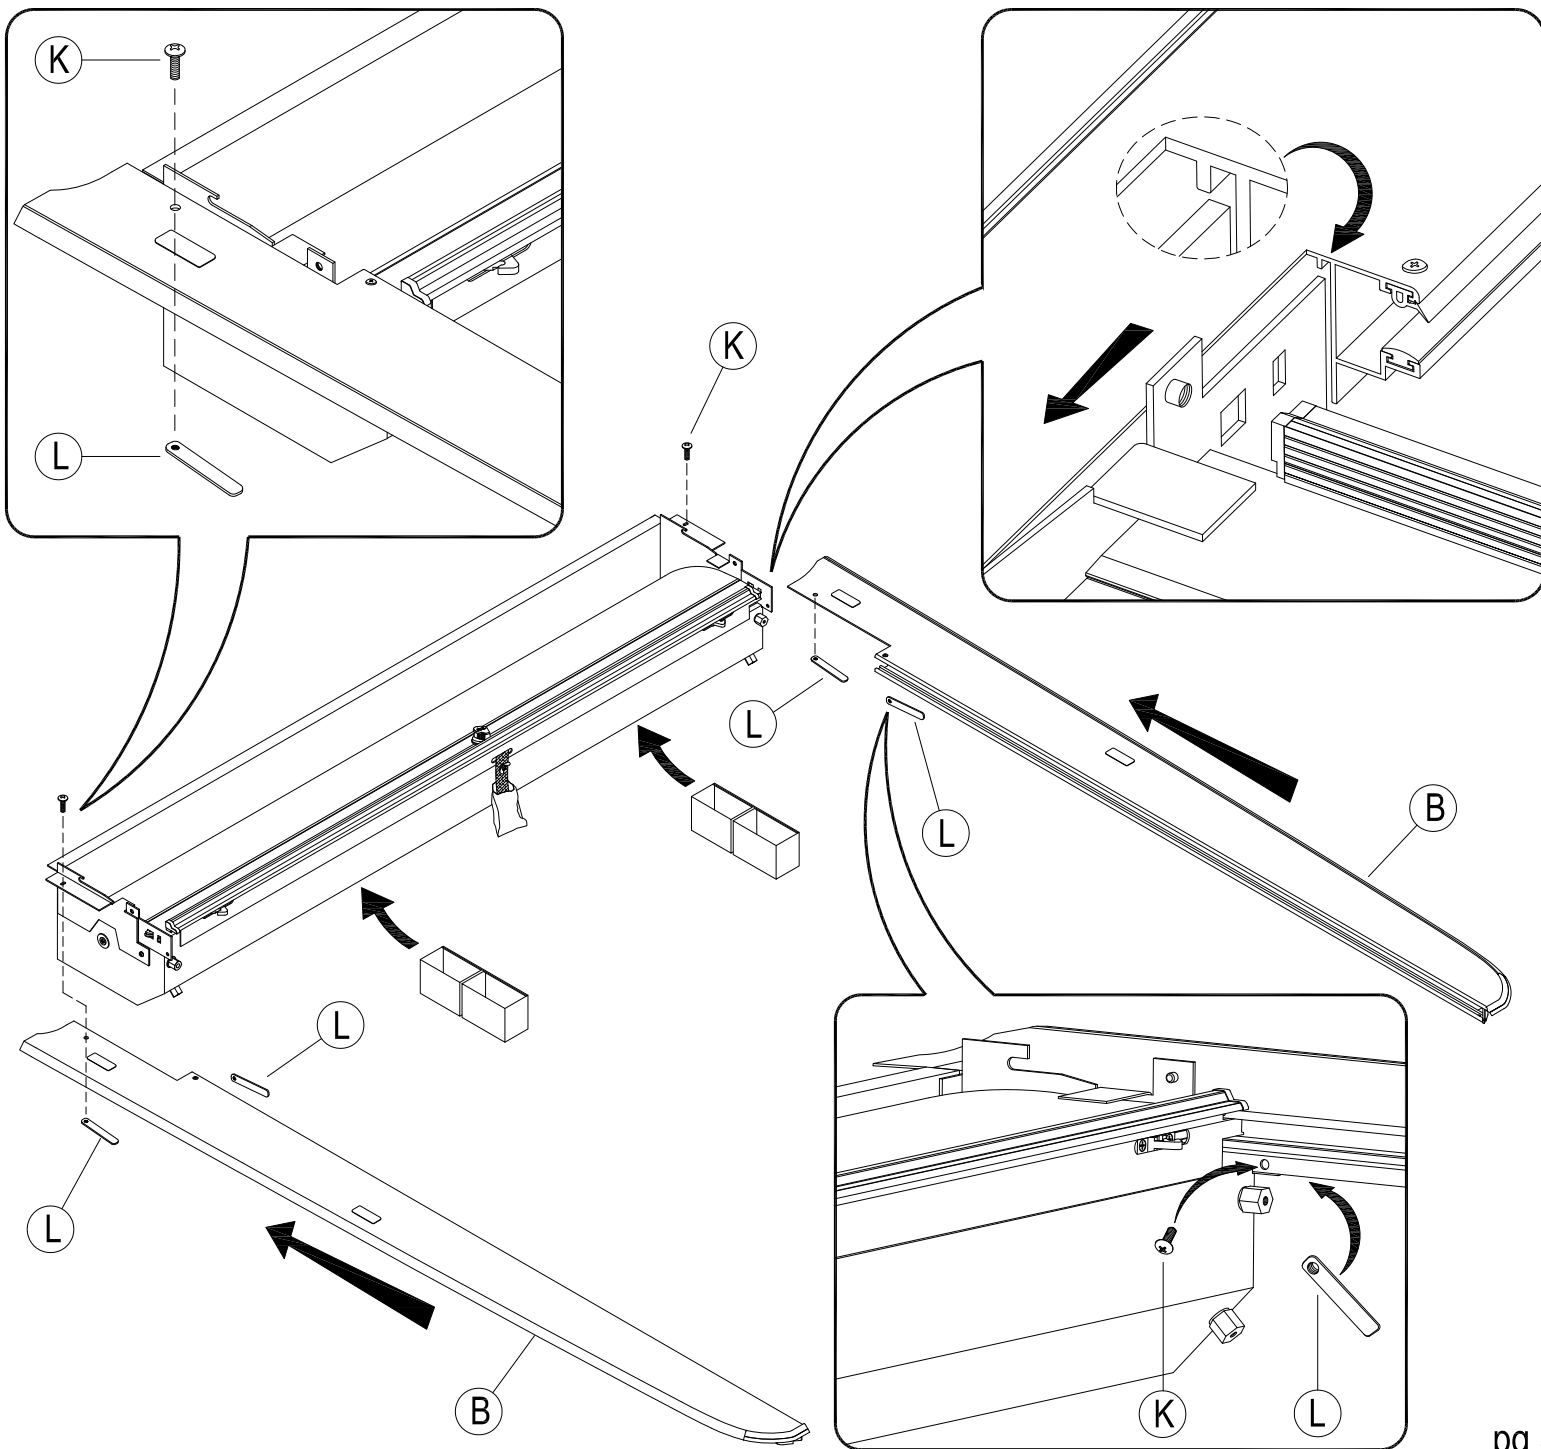

K

L

K

L

L

L

L

K

L

B

B