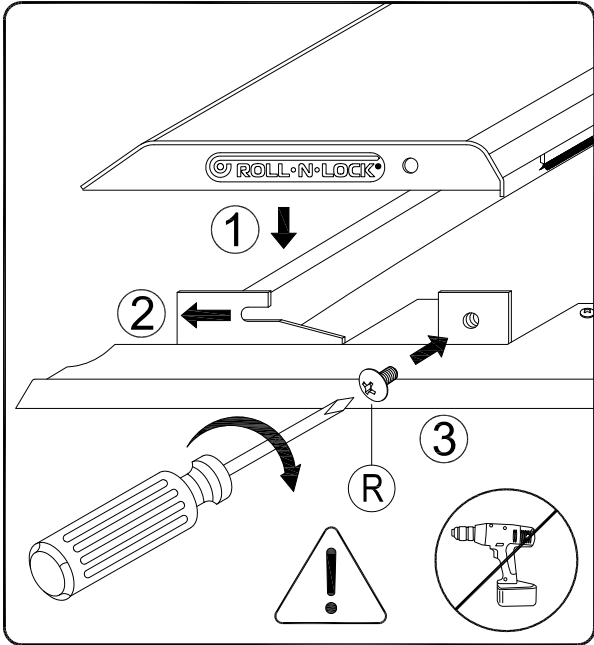

Parts List

Item	Part Name	Qty.	Item	Part Name	Qty.	Item	Part Name	Qty.
A	Housing	1	G	Bed Clamp (CM)	4	M	#10-24 x 3/8" Screw	4
B	Track	2	H	Bed Clamp (334)	2	N	#10 Lock Washer	4
C	Tailgate Extrusion	1	I	5/16" Socket Cap Screw	6	O	#8x3/4" Self Tap Screw	5
D	Cargo Shield	1	J	5/16" Lock Washer	6	P	1/4-20 x 3/8" Screw	4
E	Drain Tube	2	K	#10-24 x 1/2" Screw Black w/nylon patch	4	Q	Black Rubber Washer	4
F	Track Clamps (332)	4	L	Cargo Nut	4	R	1/4" Lid Screw Black	2
						S	Allen Wrench (1/4")	1
							303 Vinyl Protector	1

4 LHS = RHS

5 LHS = RHS

6 LHS = RHS

8 LHS = RHS

9 LHS = RHS

11

12 LHS = RHS

13