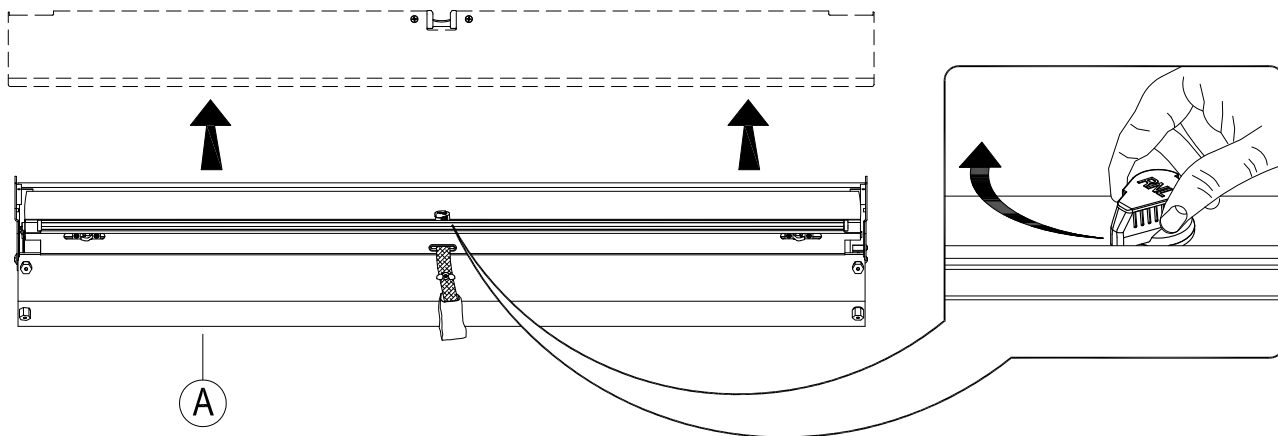

1

A

2 LHS = RHS