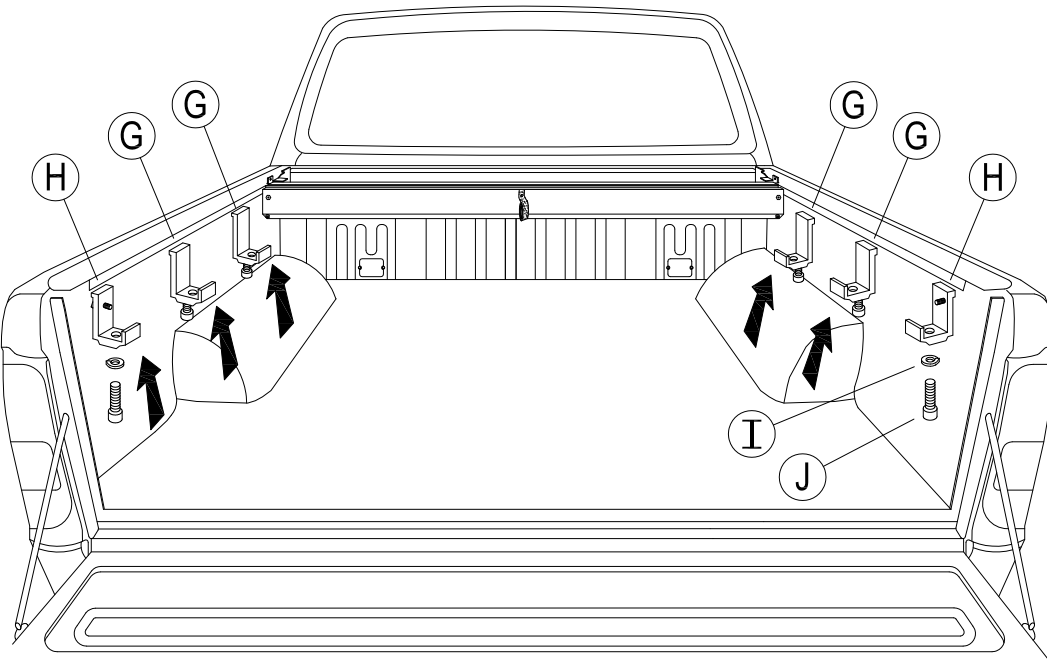

Parts List

Item	Part Name	Qty.	Item	Part Name	Qty.	Item	Part Name	Qty.
A	Housing	1	G	Bed Clamp (CM)	4	M	#10-24 x 3/8" Screw	4
B	Track	2	H	Bed Clamp (334)	2	N	#10 Lock Washer	4
C	Tailgate Extrusion	1	I	5/16" Socket Cap Screw	6	O	#8x3/4" Self Tap Screw	5
D	Cargo Shield	1	J	5/16" Lock Washer	6	P	1/4-20 x 3/8" Screw	4
E	Drain Tube	2	K	#10-24 x 1/2" Screw Black w/nylon patch	4	Q	Black Rubber Washer	4
F	Track Clamps (332)	4	L	Cargo Nut	4	R	1/4" Lid Screw Black	2
						S	Allen Wrench (1/4")	1
							303 Vinyl Protector	1

4 LHS = RHS

5 LHS = RHS

6 LHS = RHS

8 LHS = RHS

9 LHS = RHS

11

12 LHS = RHS

13