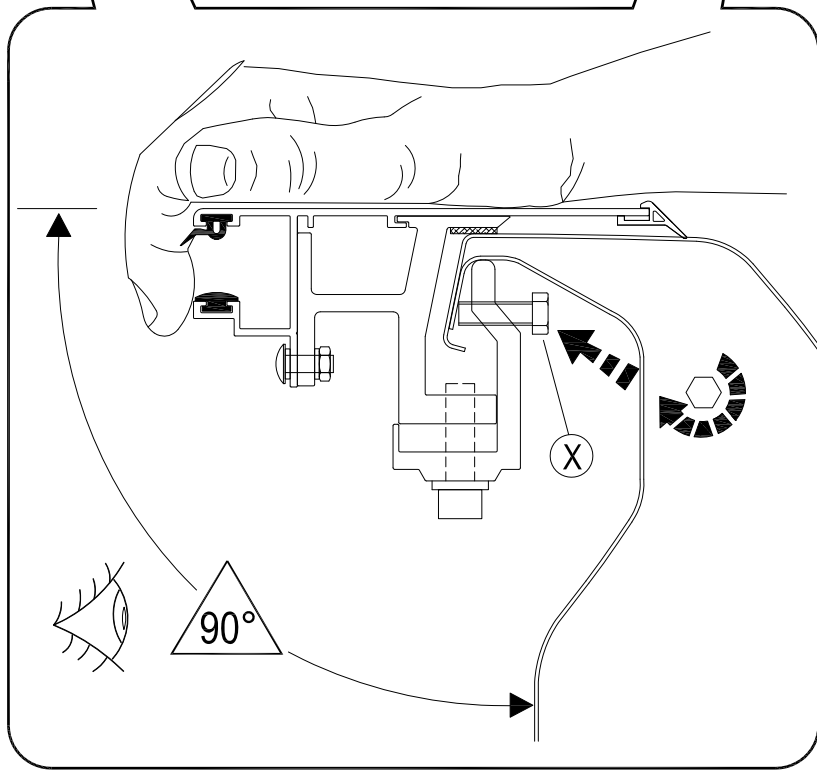

TOOLS - HERRAMIENTAS

 <p>PH 2</p>  <p>13mm</p>	 <p>PH 2</p>	 <p>LOCTITE 271 THREAD LOCKER</p>	
			
			 <p>Vinyl Protector</p> <p style="text-align: right;">x1</p>

1 LHS = RHS

2 LHS = RHS

PH 2

3 Nm

3 LHS = RHS

4

X = X

6 LHS = RHS

7 LHS = RHS

8 LHS = RHS

PH 2

9 LHS = RHS

PH 2

10 LHS = RHS

11 LHS = RHS

13

14 LHS = RHS

15

16

ROLL-N-LOCK®

915 South Dixie Highway East
Pompano Beach, FL 33060